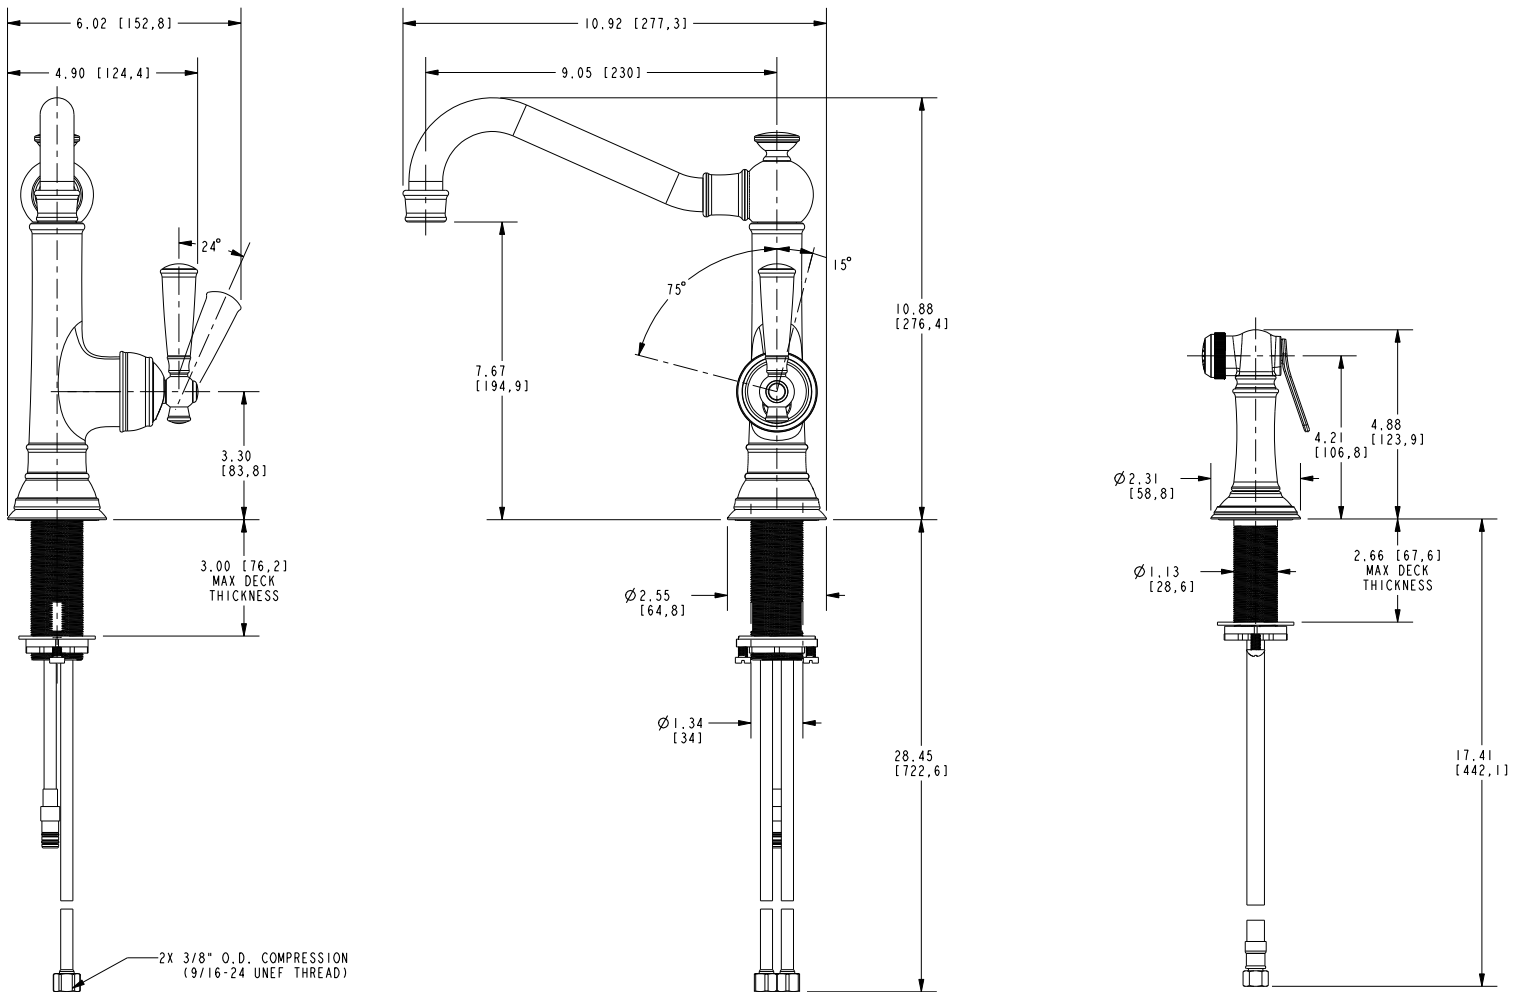

Features

- Solid brass construction
- Euro-motion ceramic disc 35 mm valve cartridge
- Independent rotational and pivoting lever handle elements
- Swivel spout assembly with integral diverter assembly
- Solid brass pull-out sidespray assembly
- 7.67" (19.5 cm) spout height at outlet
- 9.05" (23.0 cm) spout reach (c-c)
- For two hole configurations
- ADA Complaint (Handles Only)
- 1.8 GPM (6.8 LPM) Max

Product Specification Add "Color / Finish" suffix to Model number, below.

The Single-Handle Kitchen Faucet with Sidespray shall be made of solid brass construction. Faucet shall incorporate a swivel spout assembly with top-accessible side-spray diverter assembly and feature a Euro-motion ceramic disc 35 mm valve cartridge. Faucet shall have a 1.8 gallons (6.8 liters) per minute maximum flow rate. Product shall require two holes for installation. Product shall incorporate a 7.67" (19.5 cm) spout height at outlet and a 9.05" (23.0 cm) spout reach (c-c). Faucet shall incorporate a side-mounted ADA lever handle having Independent rotational and pivoting elements. Single-Handle Kitchen Faucet with Sidespray shall be Newport Brass Model 2470-5313/_____.

2470-5313

PRODUCT DIMENSIONS *(Units are in inches)*

Product Dimensions are provided for reference only. For specific product installation guidelines, please reference the Installation Instructions of the product being installed.