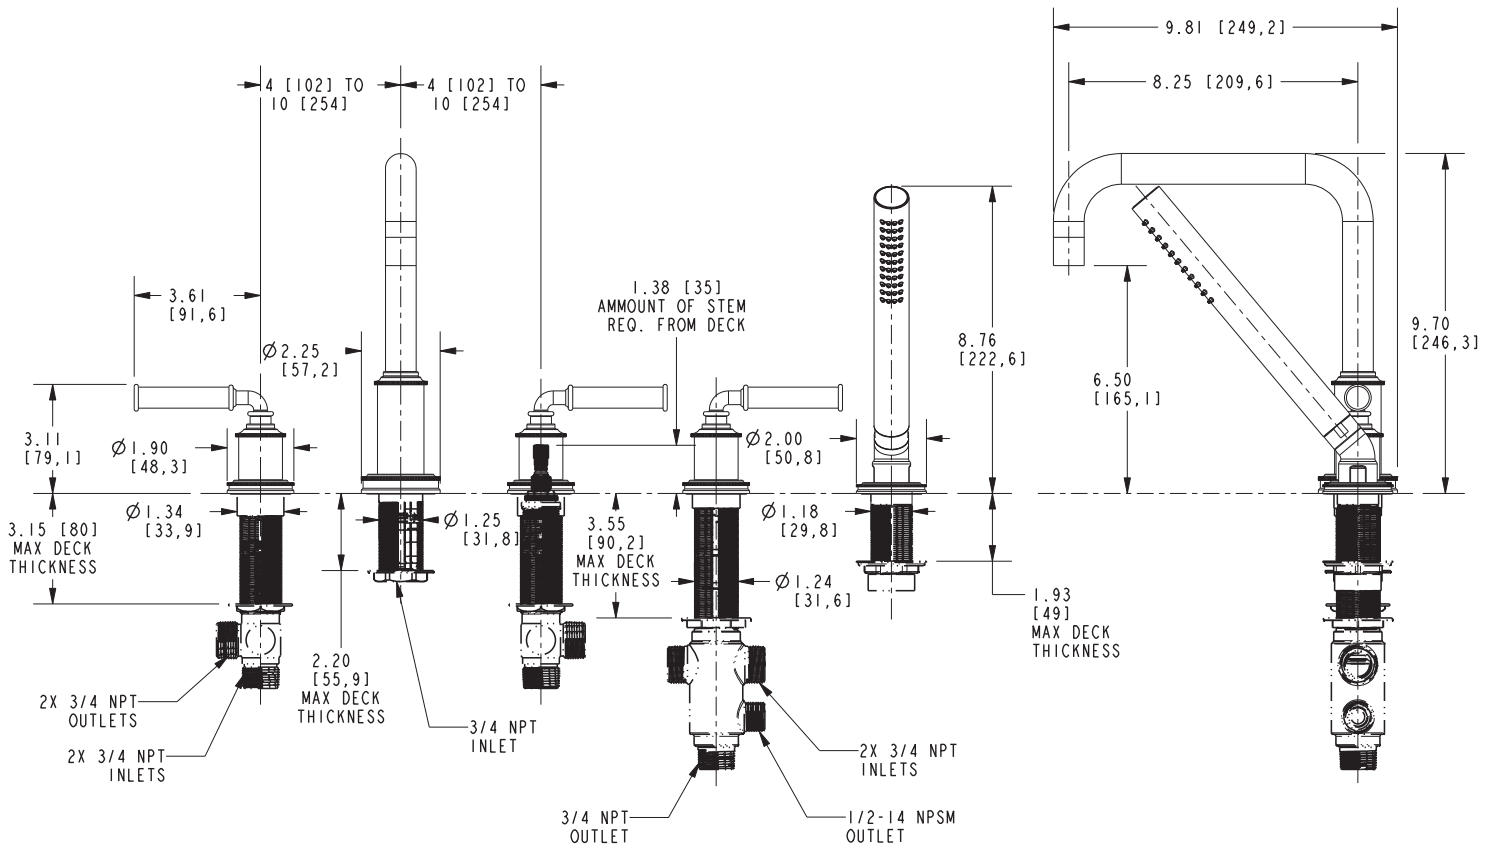

Features

- Solid brass construction
- 6.50" (16.5 cm) spout height at outlet
- 8.25" (21.0 cm) spout reach (c-c)
- Intended for use with Newport Brass rough valve kit (Required Accessory) which incorporates the following:
 - Brass valve bodies and quick-connect spout fitting
 - Quarter-turn washerless ceramic disc 3/4" valve cartridges
 - Diverter valve and hoses as needed for handshower
- ADA Compliant

Required Accessory

System Element	Deck Tub Valve
Description	3-Valve Assembly With Quick Connect Spout Adapter
Inlet/Outlet Size	3/4"
Part Number	1-698
Image	

Product Specification

The Roman Tub with Handshower Deck Trim shall be made of solid brass construction. Roman Tub with Handshower Deck Trim shall incorporate lever handles. Product shall incorporate a 6.50" (16.5 cm) spout height at outlet and a 8.25" (21.0 cm) spout reach (c-c). Product shall feature a solid brass handshower with a 1.8 gallons (6.7 liters) per minute maximum flow rate. Rough valve kit shall incorporate brass valve bodies with quarter-turn washerless ceramic disc 3/4" valve cartridges, a spout nipple and a diverter valve with hoses as needed for handshower. Roman Tub with Handshower Deck Trim shall be Newport Brass Model 3-2947/____ and Newport Brass rough valve kit shall be 1-698.

3-2947

Product Dimensions are provided for reference only. For specific product installation guidelines, please reference the Installation Instructions of the product being installed.

Taft Roman with Handshower Deck Trim 3-2947