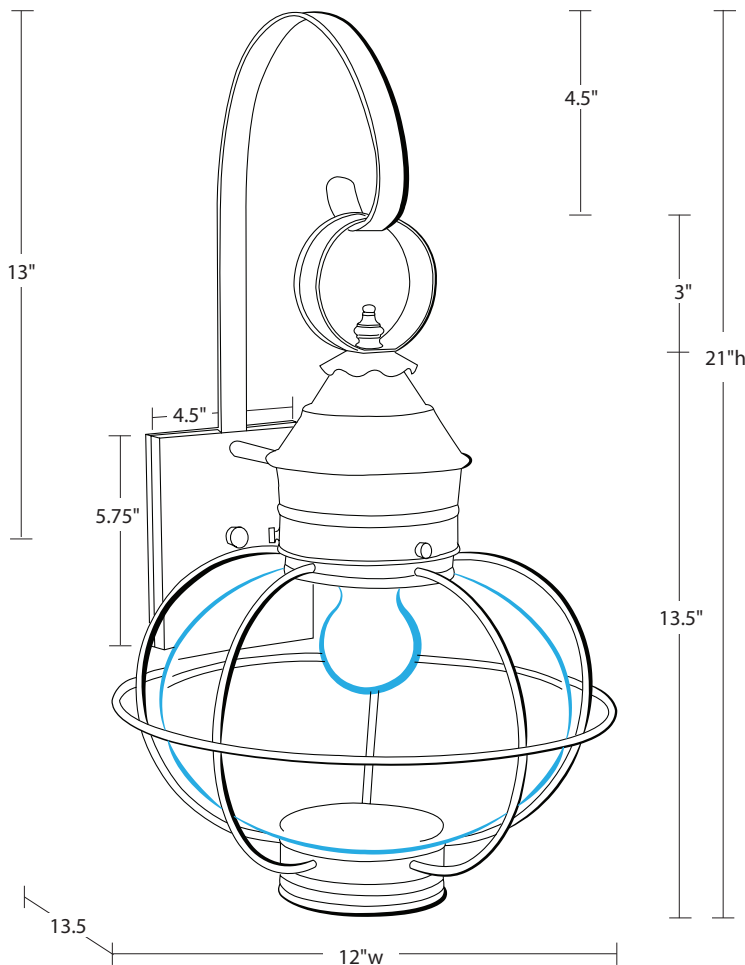

# Northeast Lantern

## 2541

Onion Collection  
Wall Sconce

### Dimensions

Width: 12"  
Depth: 13.5"  
Height: 21"

Mounting Height: 13"  
Mounting Area: 4.5" x 5.75"

### Socket Option

(MED) Medium Base; 75 watt max  
(LT2) Candelabra Base; 60 watt max

 **Listed**

Suitable for wet locations