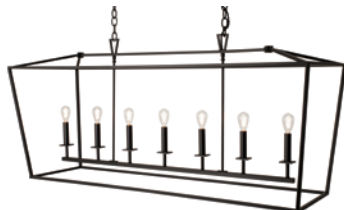

# Norwell Lighting

Product Name **Cage Large, Medium, Small, Mini**  
 Model Number **1080 1081 1082 1084**  
 Project Name \_\_\_\_\_  
 Fixture Type \_\_\_\_\_ Quantity \_\_\_\_\_

Cage Large - 1082-MB-NG  
Matte Black (MB)

Cage Medium - 1081-MB-NG  
Matte Black (MB)

Cage Small - 1080-PN-NG  
Polished Nickel (PN)

Cage Mini - 1084-BR-NG  
Powder Coat Bronze (BR)

Cage Linear - 1083 also available  
see 1083 Technical Sheet.

INC

Product Name / Model / Dimensions				Finish Options	Glass/Shade	Lamping Options
Cage Large - 1082, Cage Medium - 1081 Cage Small - 1080, Cage Mini - 1084				<b>Standard</b> Matte Black (MB) Polished Nickel (PN) Powder Coat Bronze (BR)	<b>Standard</b> None	<b>LED</b> 1082 - (6) 12 Watt Max per socket 1081 - (4) 12 Watt Max per socket 1080 - (4) 12 Watt Max per socket 1084 - (3) 12 Watt Max per socket LED replacement lamp only  <b>Standard</b> Incandescent (IN) 1082 - (6) 60 Watt Candelabra 1081 - (4) 60 Watt Candelabra 1080 - (4) 60 Watt Candelabra 1084 - (3) 60 Watt Candelabra
	Height	Width	Length			
1082	33.625"	24"	54"			
1081	25.75"	18"				
1080	18"	12"				
1084	14"	8.5"				
Canopy - 6.375" Round on ALL Cage Lanterns Provided with 6' chain						
Cage Linear - 1083				<b>Standard</b> Matte Black (MB) Polished Nickel (PN) Powder Coat Bronze (BR)	<b>Standard</b> None	<b>LED</b> (7) 12 Watt Max per socket LED replacement lamp only  <b>Standard</b> Incandescent (IN) (7) 60 Watt Candelabra
	Height	Width	Length			
1083	25.625"	18"	54"			
Canopy - Rectangle 28" x 6" Provided with 6' chain						