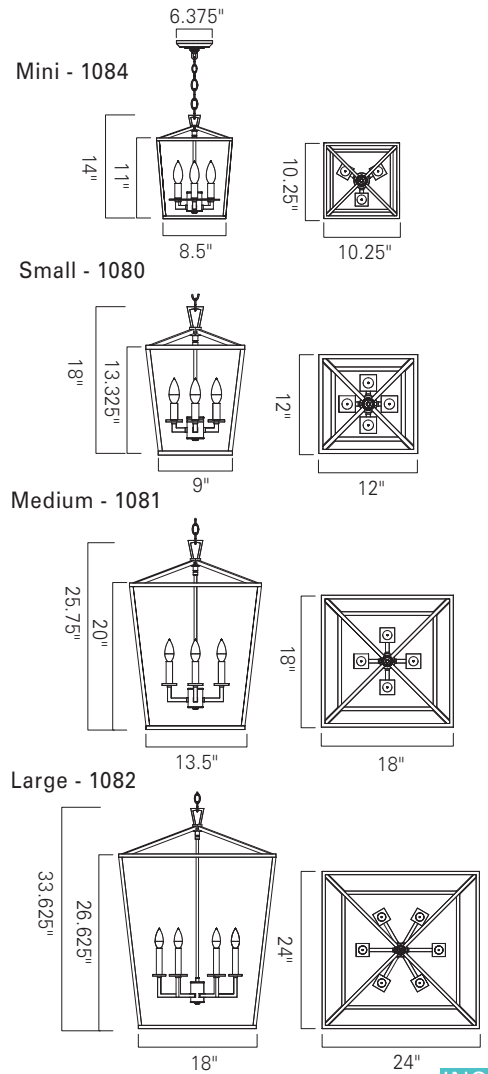

# Norwell Lighting

Product Name **Cage Large, Medium, Small, Mini**  
 Model Number **1080 1081 1082 1084**  
 Project Name \_\_\_\_\_  
 Fixture Type \_\_\_\_\_ Quantity \_\_\_\_\_

Cage Large - 1082-MB-NG  
Matte Black (MB)

Cage Medium - 1081-MB-NG  
Matte Black (MB)

Cage Small - 1080-PN-NG  
Polished Nickel (PN)

Cage Mini - 1084-BR-NG  
Powder Coat Bronze (BR)

Cage Linear - 1083 also available  
see 1083 Technical Sheet.

INC

Product Name / Model / Dimensions				Finish Options	Glass/Shade	Lamping Options
Cage Large - 1082, Cage Medium - 1081 Cage Small - 1080, Cage Mini - 1084				<b>Standard</b> Matte Black (MB) Polished Nickel (PN) Powder Coat Bronze (BR)	<b>Standard</b> None	<b>LED</b> 1082 - (6) 12 Watt Max per socket 1081 - (4) 12 Watt Max per socket 1080 - (4) 12 Watt Max per socket 1084 - (3) 12 Watt Max per socket LED replacement lamp only  <b>Standard</b> Incandescent (IN) 1082 - (6) 60 Watt Candelabra 1081 - (4) 60 Watt Candelabra 1080 - (4) 60 Watt Candelabra 1084 - (3) 60 Watt Candelabra
	Height	Width	Length			
1082	33.625"	24"	54"			
1081	25.75"	18"				
1080	18"	12"				
1084	14"	8.5"				
Canopy - 6.375" Round on ALL Cage Lanterns Provided with 6' chain						
Cage Linear - 1083				<b>Standard</b> Matte Black (MB) Polished Nickel (PN) Powder Coat Bronze (BR)	<b>Standard</b> None	<b>LED</b> (7) 12 Watt Max per socket LED replacement lamp only  <b>Standard</b> Incandescent (IN) (7) 60 Watt Candelabra
	Height	Width	Length			
1083	25.625"	18"	54"			
Canopy - Rectangle 28" x 6" Provided with 6' chain						