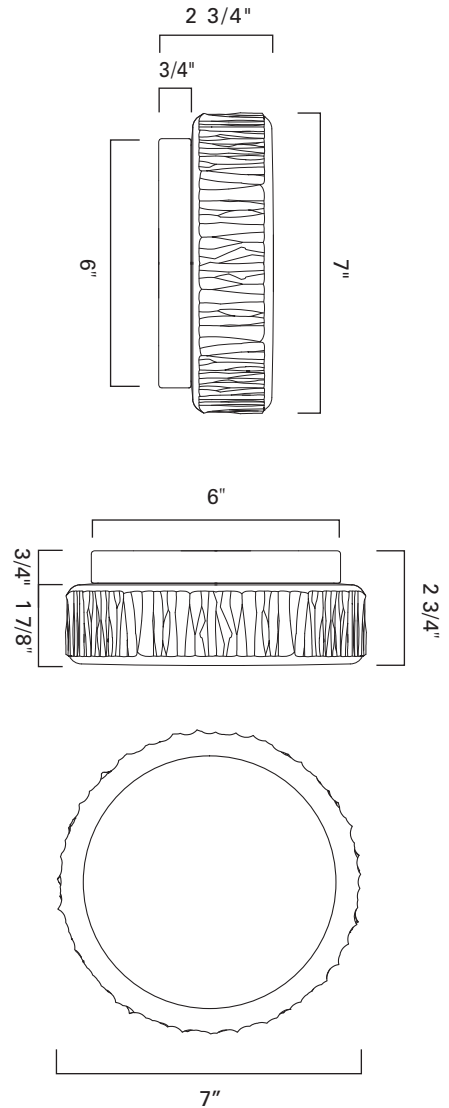

Bark Sconce
5377-PN-FR
 Polished Nickel (PN)
 Frosted Glass (FR)

Bark Flush Mount
5377-PN-FR
 Polished Nickel (PN)
 Frosted Glass (FR)

LED- ADA

Product Name / Model / Dimensions				Finish Options	Glass	Lamping Options
Bark Sconce/Flush Mount - 5377				Standard Polished Nickel (PN)	Standard Frosted Glass (FR) Size: 7 inch diameter	Standard LED 900lm, 3000K CCT 90 CRI, 10 Watts non-dimmable
	Height	Width	Projection			
5377	2 3/4"	7"	2 3/4"			