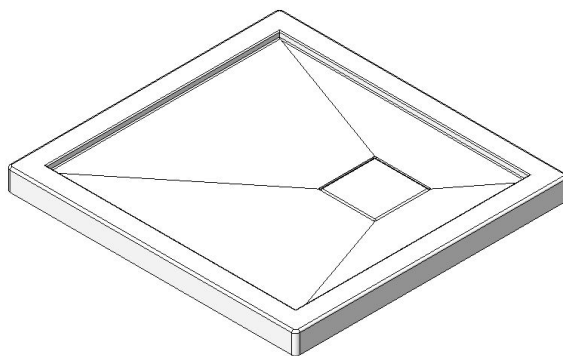

Base 36x34 RH corner drain

Product code: **SB36R3412**

Nominal dimensions: **36" x 34" x 2.625" [91.4 cm x 86.4 cm x 6.7 cm]**

Material: **acrylic**

Draft revision : **20230113134258**

Draft and specs

Specifications

Textured floor: **no**
Footrest: **no**
Characteristics: **corner base 12-12**

Remarks

All measures have a precision of $\pm 1/4"$ (0,63cm)
If a measure is present on one side only, part is symmetrical

Brides/Flange: X

Available options

Shower seat: **SS16-A, SS16-B**
Shower door : **FP34 FP34R36 PB136 PB23634**

Additional note(s):

Aluminum tile Flanges supplied but NOT installed.

IMPORTANT NOTE :

Specifications, dimensions and models are subject to change.
Visit our website <http://www.oceania-attitude.com> to access up-to-date dimensions and informations. In all cases, information on the website is the most up-to-date.