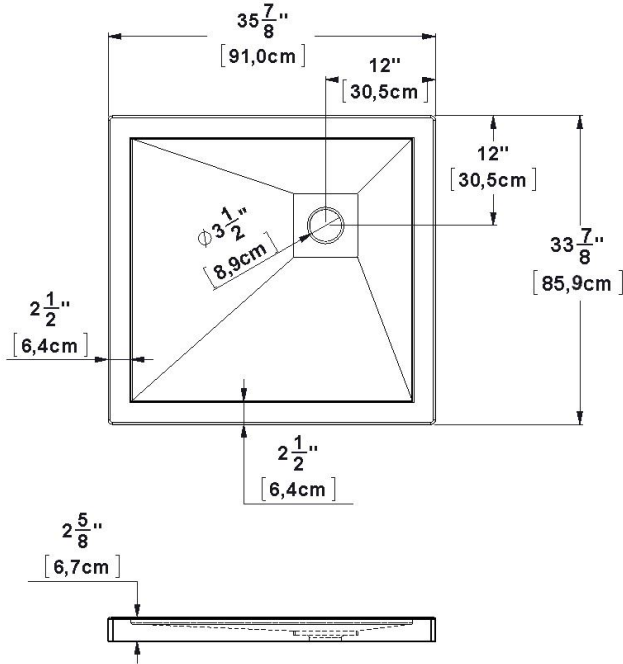

Base 36x34 RH corner drain

Product code: **SB36R3412**

Nominal dimensions: **36" x 34" x 2.625" [91.4 cm x 86.4 cm x 6.7 cm]**

Material: **acrylic**

Draft revision : **20230113134258**

Draft and specs

Specifications

Textured floor: **no**
Footrest: **no**
Characteristics: **corner base 12-12**

Remarks

All measures have a precision of $\pm 1/4"$ (0,63cm)
If a measure is present on one side only, part is symmetrical

Brides/Flange: X

Available options

Shower seat: **SS16-A, SS16-B**
Shower door : **FP34 FP34R36 PB136 PB23634**

Additional note(s):

Aluminum tile Flanges supplied but NOT installed.

IMPORTANT NOTE :

Specifications, dimensions and models are subject to change.
Visit our website <http://www.oceania-attitude.com> to access up-to-date dimensions and informations. In all cases, information on the website is the most up-to-date.