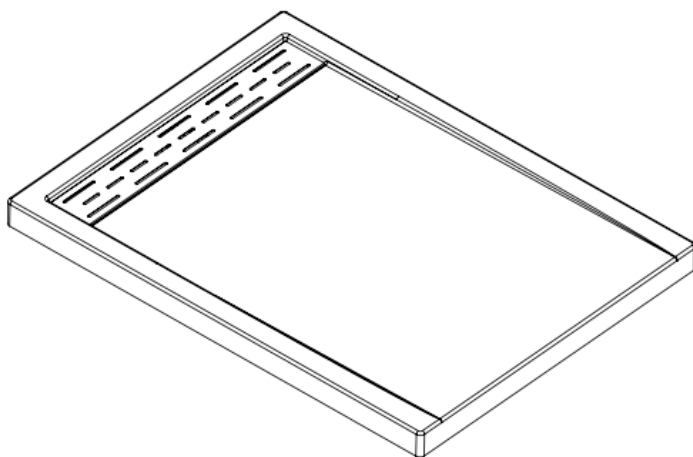

Base 48x36 left hand linear corner drain

Product code: **SB48L36LI**

Nominal dimensions: **48" x 36" x 2.625" [121.9 cm x 91.4 cm x 6.7 cm]**

Material: **acrylic**

Draft revision : **20170320153000**

Draft and specs

Specifications	
Textured floor:	no
Footrest:	no
Characteristics:	

Remarks	
All measures have a precision of $\pm 1/4"$ (0,63cm) If a measure is present on one side only, part is symmetrical	

Available options	
Shower seat:	
Shower door :	PB136 PB148 PB24836 PR23648 EKO48 EKO48R36 PBSD48 PBSD48R36 PBSD48R236