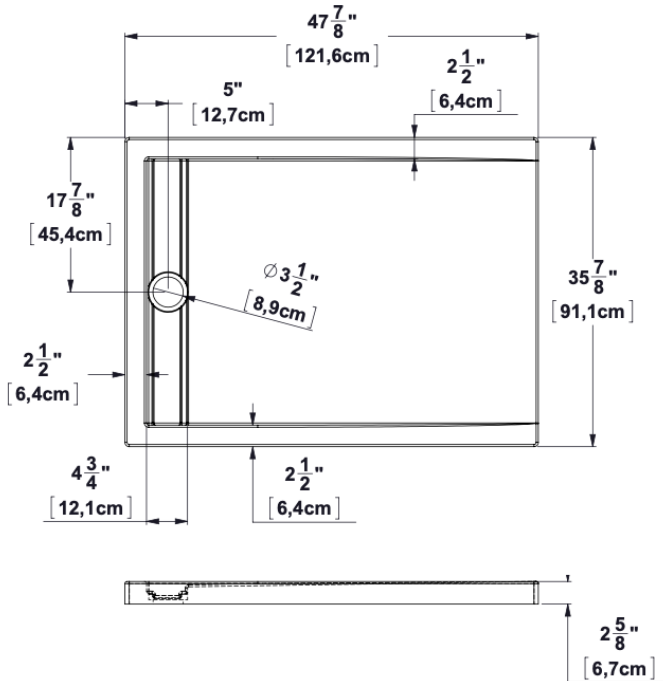

Base 48x36 left hand linear corner drain

Product code: **SB48L36LI**

Nominal dimensions: **48" x 36" x 2.625" [121.9 cm x 91.4 cm x 6.7 cm]**

Material: **acrylic**

Draft revision : **20170320153000**

Draft and specs

Specifications	
Textured floor:	no
Footrest:	no
Characteristics:	

Remarks	
All measures have a precision of $\pm 1/4"$ (0,63cm) If a measure is present on one side only, part is symmetrical	

Available options	
Shower seat:	
Shower door :	PB136 PB148 PB24836 PR23648 EKO48 EKO48R36 PBSD48 PBSD48R36 PBSD48R236