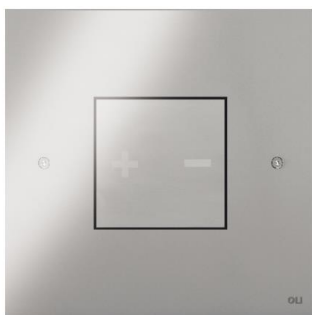

Technical sheet

INO-X 03

Flush plate

Product Identification

Code 879474

- INO-X 03 Polished stainless steel

Code 879475

- INO-X 03 Brushed stainless steel

Definition and application

- Mechanical flush plate for OLI in-wall cistern;
- The Ino-x line is a collaboration with the Italian architect Romano Adolini, an influential figure in bathroom design.

Technical Features

Flush plate

- Water-saving dual flush system;
- Mechanical actuation;
- Tiltable button;
- Actuation force <20N;
- Stainless steel.

Accessories

- 2 Pairs of counter plate fixation screws

Compatible cisterns