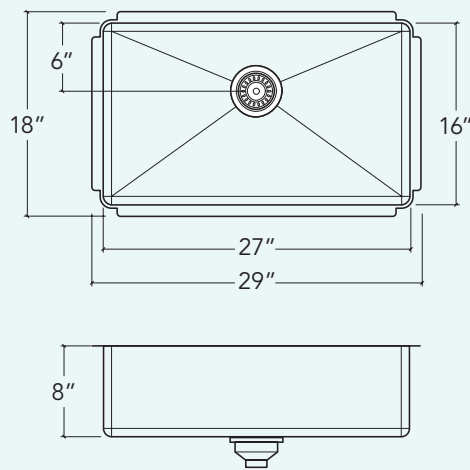

IH75-US-29188

ProInox H75

Stainless steel kitchen sink

Handcrafted

Contemporary style corners [0,75"]

Installation

Undermount

Bowl

27" x 16" x 8"

Overall

29" x 18" x 8"

Recommended cabinet

33"

Drain

Ø 3 1/2"

Packaging

30" x 21 1/2" x 13"

28 lbs

Features

- 304 brushed finish stainless steel (18/10) – 18 gauge
- Sound deadening pads for maximum noise reduction
- Drain located towards rear providing more space under the sink
- Stainless steel strainer (AA-SA-3.5-SA) and mounting hardware included
- Product certified ASME A112.19.3, CSA B45.0, and CSA B45.4