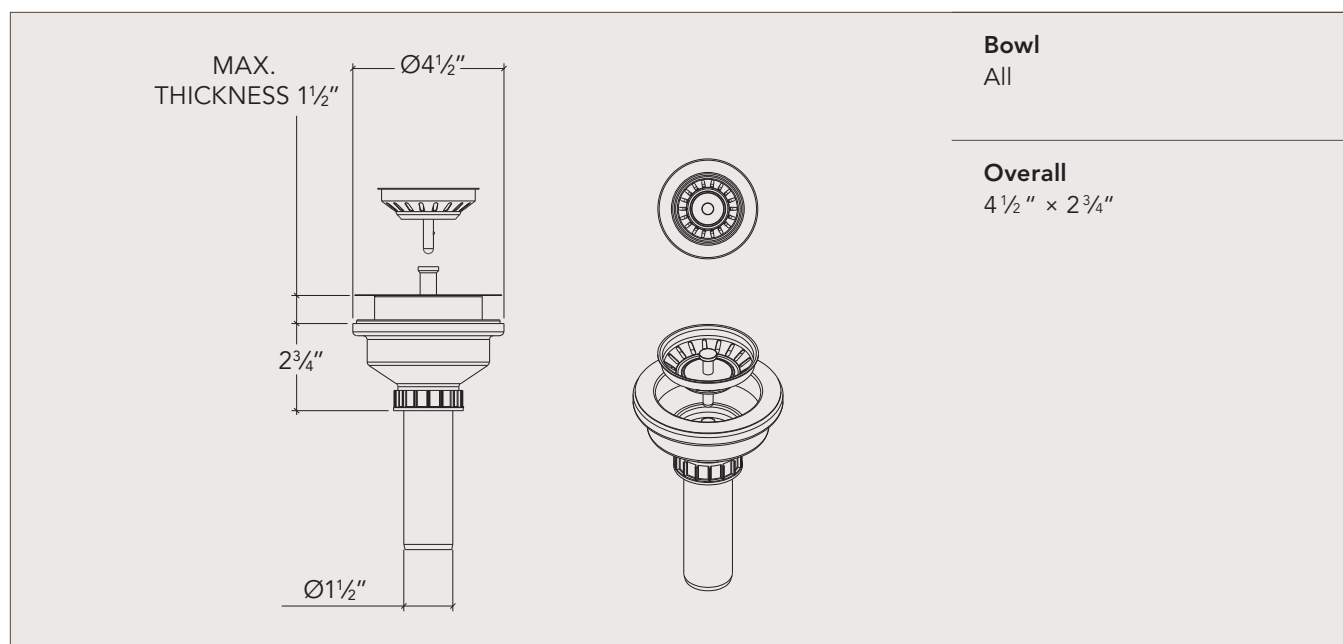

## Features and benefits

- Stainless steel basket and strainer
- Polypropylene body
- 1 1/2" x 4" tailpiece included
- Removable basket
- Fits with Prochef sinks up to 1 1/2" thick