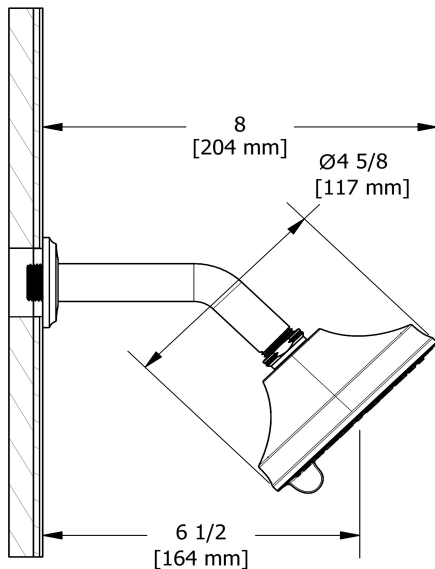

Sizes, models and finishes may differ from those presented.

Warranty

This **Riobel Inc.** product you have purchased carries a Limited Lifetime Warranty on the chrome, PVD finish, blacks and all working parts and is guaranteed from the initial purchase date against all manufacturing defects. All other finishes, including plastic components, are guaranteed for one year. All electric and/or electronic parts are covered by a 5-year limited warranty.

Customer Service

Ontario, West Canada : 888-287-5354 Quebec, Maritimes, United States : 866-473-8442