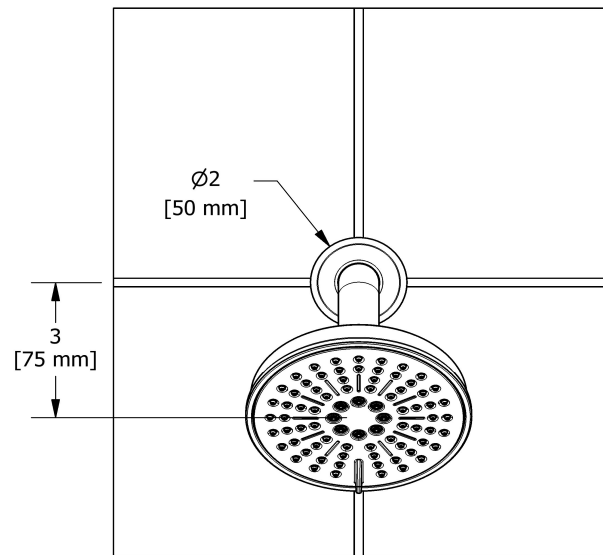

Sizes, models and finishes may differ from those presented.

Warranty

This **Riobel Inc.** product you have purchased carries a Limited Lifetime Warranty on the chrome, PVD finish, blacks and all working parts and is guaranteed from the initial purchase date against all manufacturing defects. All other finishes, including plastic components, are guaranteed for one year. All electric and/or electronic parts are covered by a 5-year limited warranty.

Customer Service

Ontario, West Canada : 888-287-5354 Quebec, Maritimes, United States : 866-473-8442