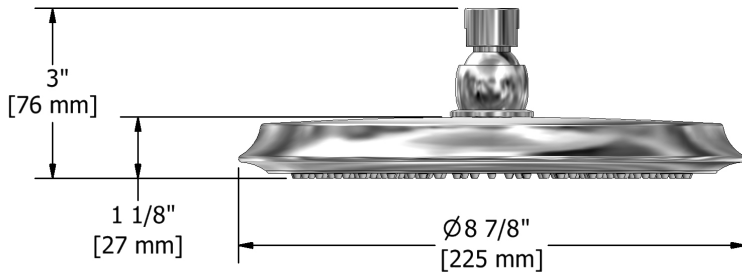

20 cm (8") shower head
408

Specifications

Descriptions

- G½" inlet female
- Swivel
- Scale-free

Available colors

- C : Chrome
- BN : Brushed Nickel (PVD)
- PN : Polished Nickel (PVD)

Available flows

- 7.6 L/min, 2.0 gpm (US) 60psi
- 5.69 L/min, 1.5 gpm (US) 60psi (**408-15**)
- 6.6L/min, 1.75 gpm (US) 60psi (**408-WS**) *

EPA certification applicable to the indicated model only

Certifications

- CSA B125.1
- ASME A112.18.1
- CMR248 Approval

Sizes, models and finishes may differ from those presented.

Warranty

This **Riobel Inc.** product you have purchased carries a Limited Lifetime Warranty on the chrome, PVD finish, blacks and all working parts and is guaranteed from the initial purchase date against all manufacturing defects. All other finishes, including plastic components, are guaranteed for one year. All electric and/or electronic parts are covered by a 5-year limited warranty.