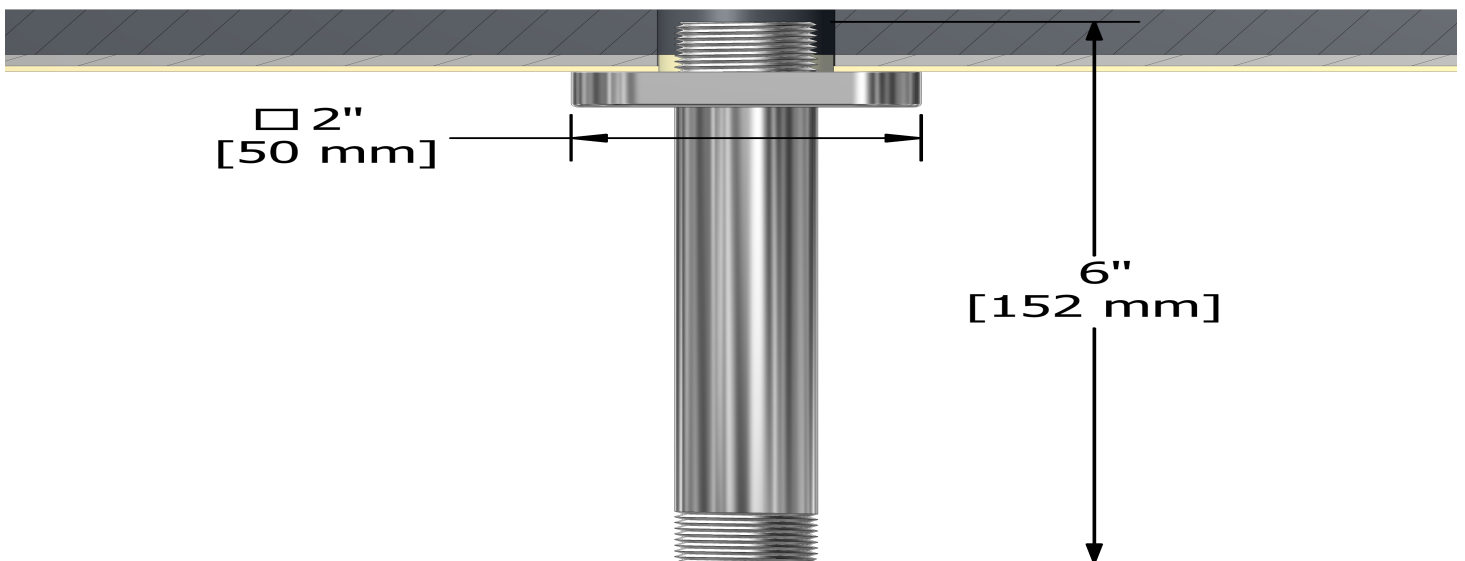

Sizes, models and finishes may differ from thoses presented.

Warranty

This **Riobel Inc.** product you have purchased carries a Limited Lifetime Warranty on the chrome, PVD finish, blacks and all working parts and is guaranteed from the initial purchase date against all manufacturing defects. All other finishes, including plastic components, are guaranteed for one year. All electric and/or electronic parts are covered by a 5-year limited warranty.

Customer Service

Ontario, West Canada : 888-287-5354 Quebec, Maritimes, United States : 866-473-8442

2020.06.11