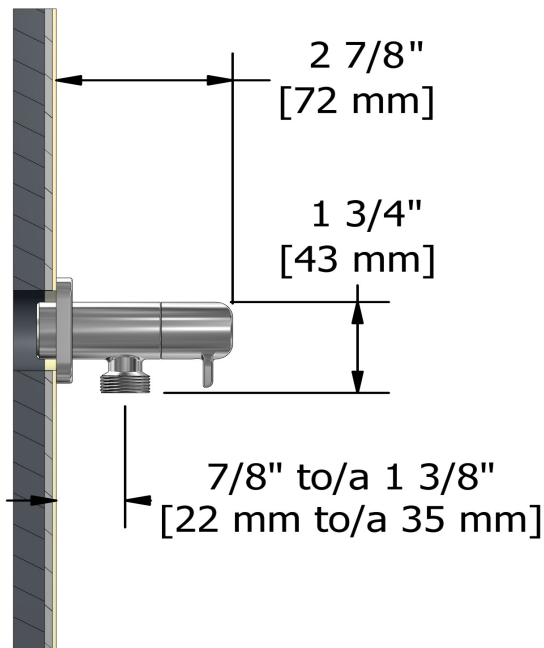

Sizes, models and finishes may differ from those presented.

Warranty

This **Riobel Inc.** product you have purchased carries a Limited Lifetime Warranty on the chrome, PVD finish, blacks and all working parts and is guaranteed from the initial purchase date against all manufacturing defects. All other finishes, including plastic components, are guaranteed for one year. All electric and/or electronic parts are covered by a 5-year limited warranty.

Customer Service

Ontario, West Canada : 888-287-5354 Quebec, Maritimes, United States : 866-473-8442

2020.06.11