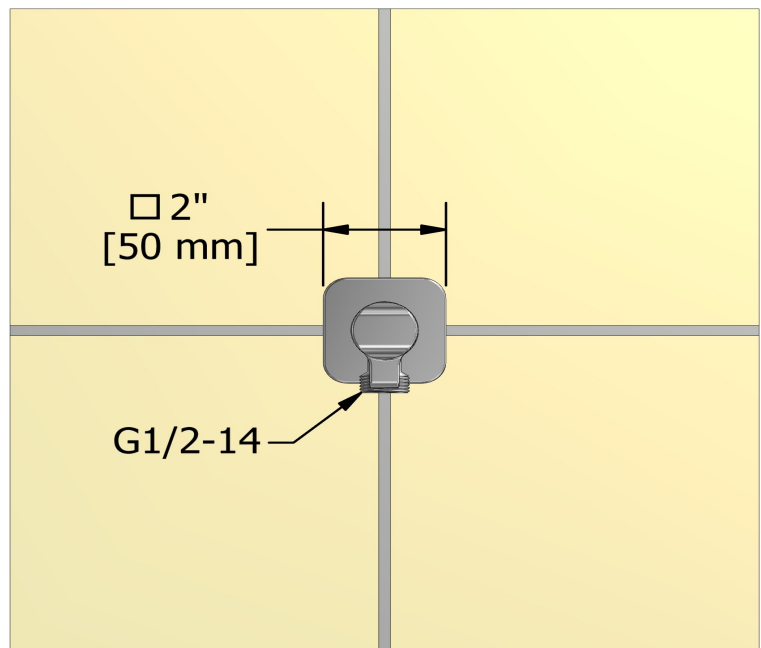

Sizes, models and finishes may differ from those presented.

Warranty

This **Riobel Inc.** product you have purchased carries a Limited Lifetime Warranty on the chrome, PVD finish, blacks and all working parts and is guaranteed from the initial purchase date against all manufacturing defects. All other finishes, including plastic components, are guaranteed for one year. All electric and/or electronic parts are covered by a 5-year limited warranty.

Customer Service

Ontario, West Canada : 888-287-5354 Quebec, Maritimes, United States : 866-473-8442

2020.06.11