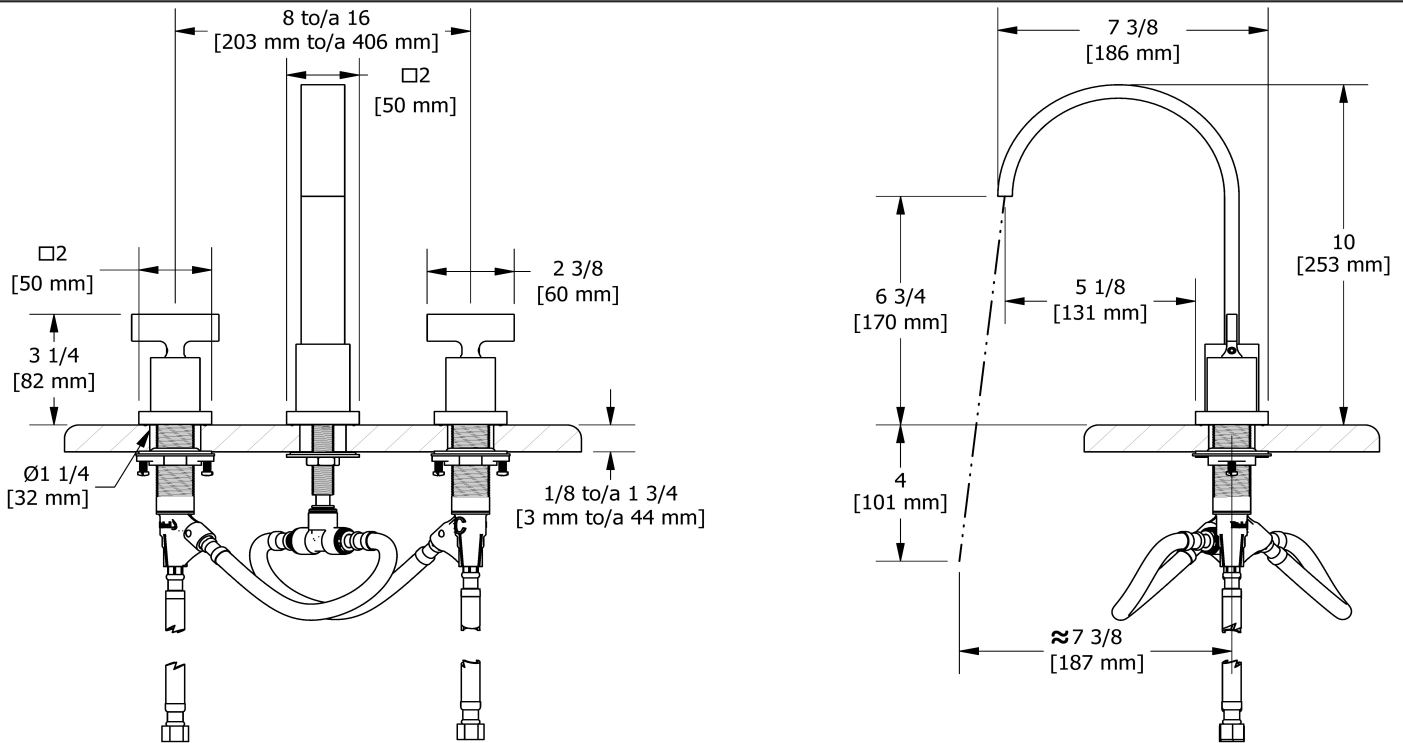

8" lavatory faucet
PFTQ08T

Specifications

Descriptions

- Ceramic cartridge
- 3/8" speedway compression
- Drilling hole diameter = Spout 5/8 (17mm) 2 handles 1 1/8 (29mm)
- Push drain

Available colors

- C : Chrome

Available flows

- 5.7 L/min, 1.5 gpm (US) 60psi *
- 3.7 L/min, 1 gpm (US) 60psi (PFTQ08T-10)

EPA certification applicable to the indicated model only

Certifications

- CSA B125.1
- NSF/ANSI standard 61 and 372
- ASME A112.18.1
- CMR248 Approval
- ADA