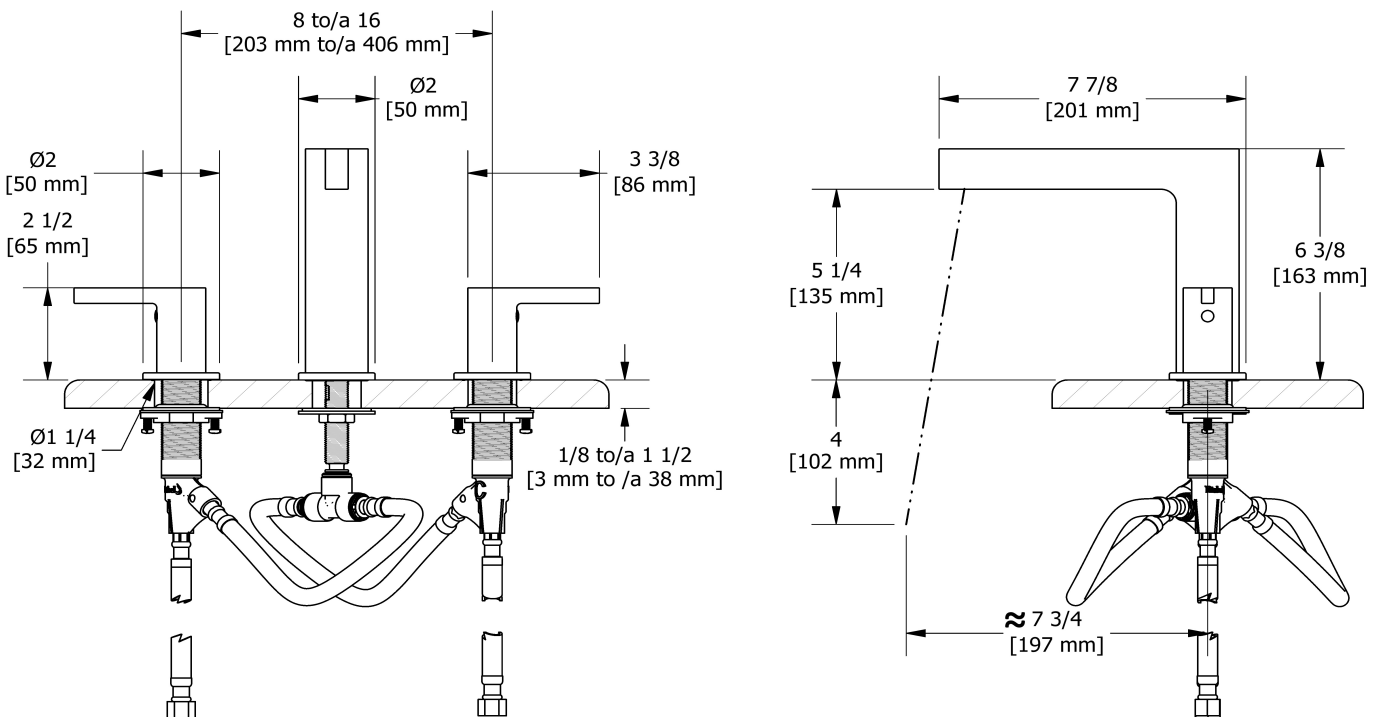

Sizes, models and finishes may differ from those presented.

Warranty

This Riobel Inc. product you have purchased carries a Limited Lifetime Warranty on the chrome, PVD finish, blacks and all working parts and is guaranteed from the initial purchase date against all manufacturing defects. All other finishes, including plastic components, are guaranteed for one year. All electric and/or electronic parts are covered by a 5-year limited warranty. The warranty offered on our products will be honored only if the installation is performed by a certified master plumber.

Customer Care

Phone (800) 777 - 9762 | Email: customercare@houseofrohl.com | Website: houseofrohl.com/support/contact-us

Consult your local House of Rohl showroom for additional information and specifications. For complete warranty details and a list of showrooms, go to houseofrohl.com