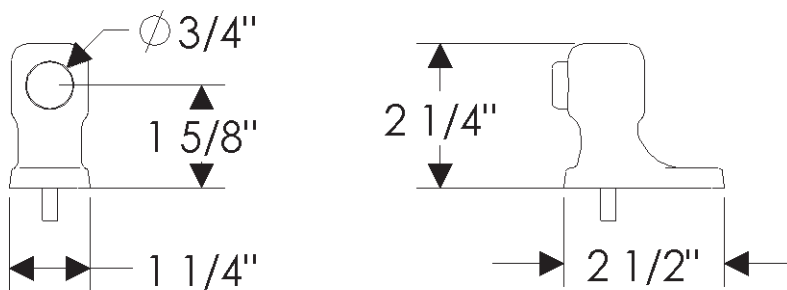

ROCKY MOUNTAIN®

H A R D W A R E

DS201
Door Stop - Floor
2 1/2"