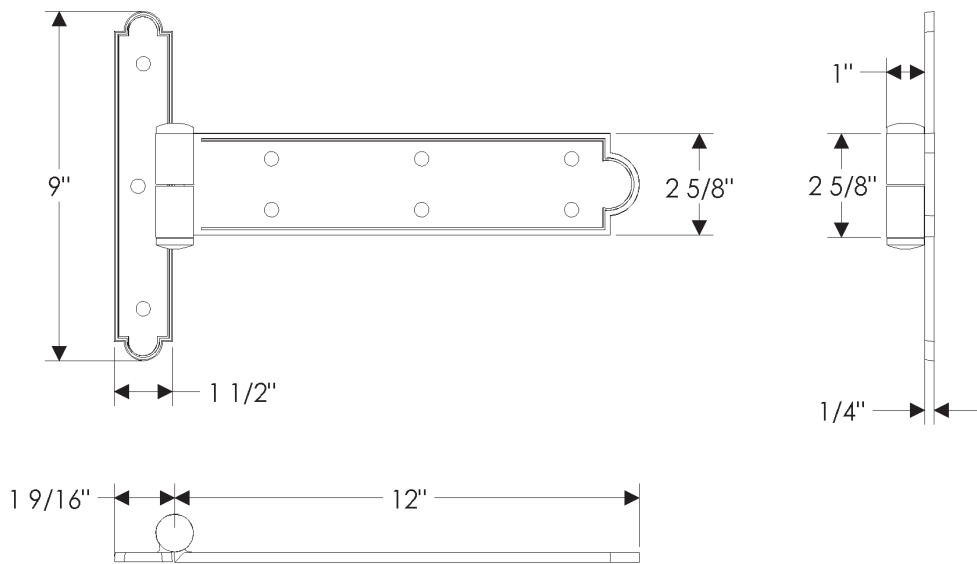

ROCKY MOUNTAIN®

H A R D W A R E

SHNG12
Strap Hinge
12"