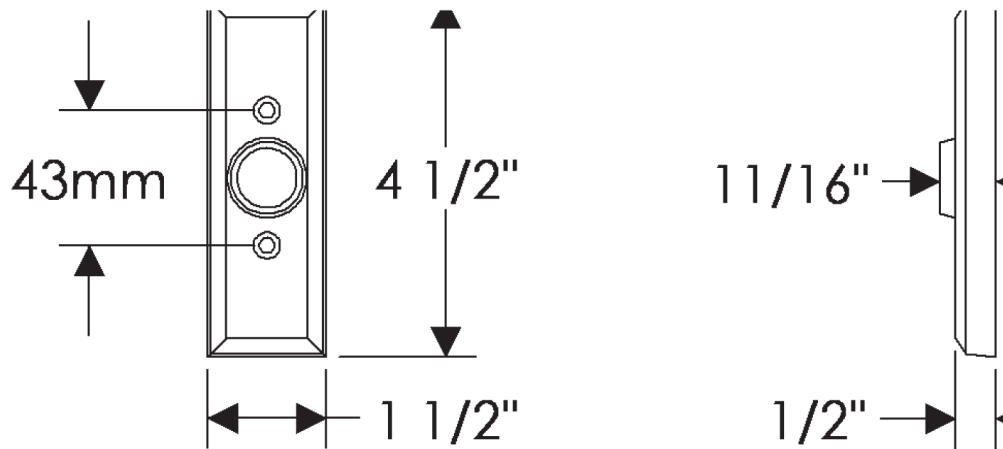

Rectangular Collection

EW108
Rectangular Window Escutcheon 1 1/2" x 4 1/2"