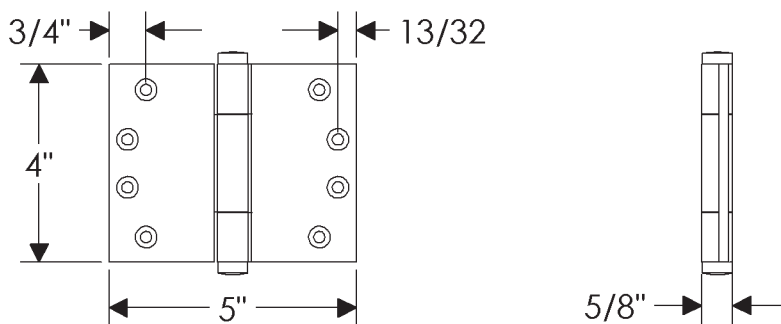

ROCKY MOUNTAIN®

H A R D W A R E

HNGWT4x5A
Concealed Bearing Hinge
4" x 5"