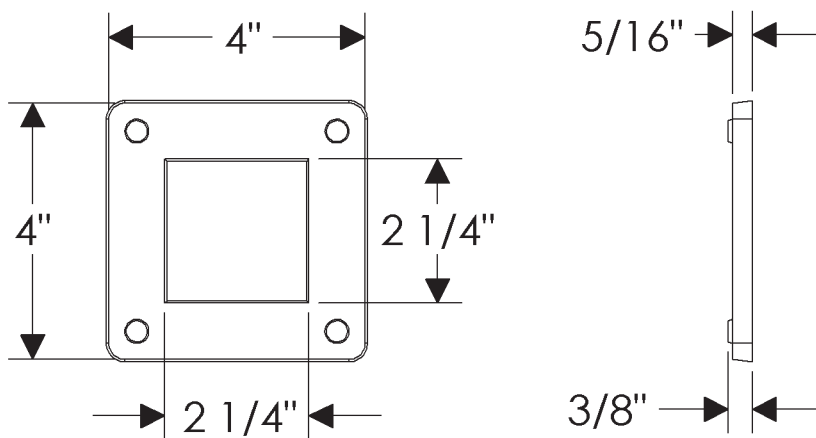

ROCKY MOUNTAIN®

H A R D W A R E

TT408
Rivets - GT
4" x 4"