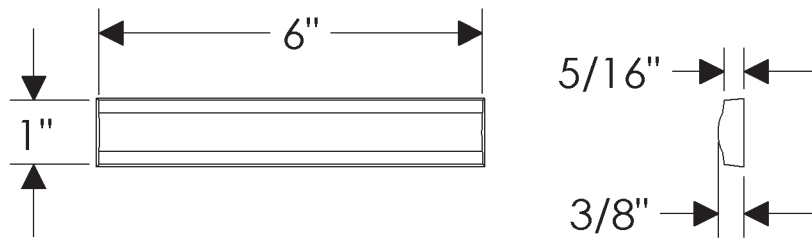

ROCKY MOUNTAIN®

H A R D W A R E

TT660
Texture
1" x 6"