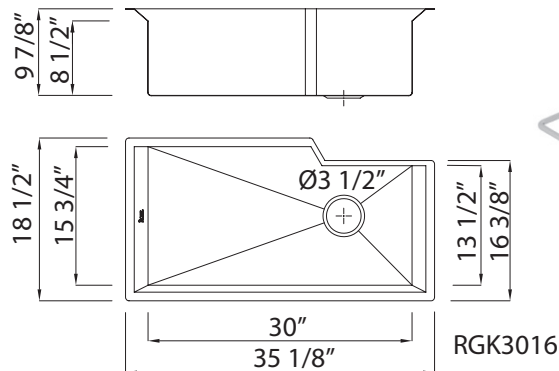

WARRANTY

- Limited Lifetime Warranty

RGK3016