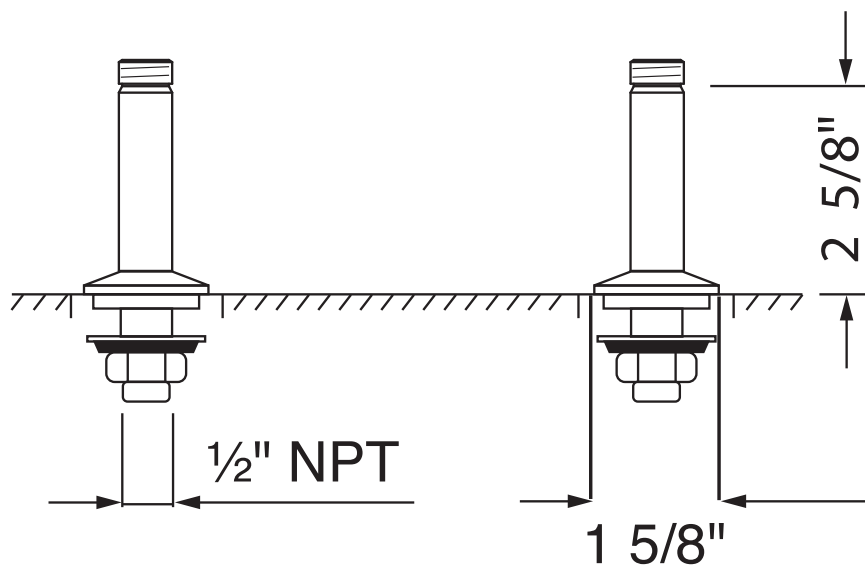

WARRANTY

- Limited Lifetime

* For CA/VT, place a "-2" at end of model number for code compliant product. (Example A3608LMAPC-2)

Consult your local ROHL showroom for additional information and specifications. For complete warranty details and a list of showrooms, go to www.rohlhome.com.