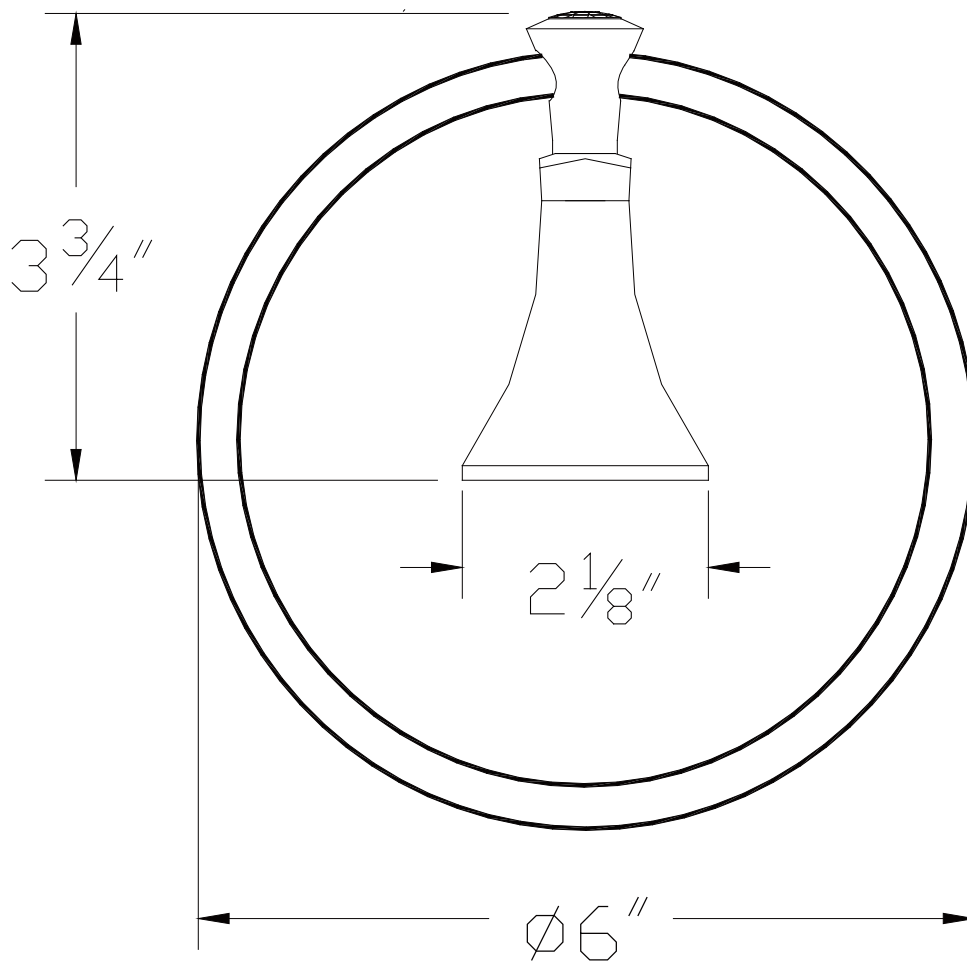

PRODUCT SPECIFICATION SHEET

ITEM # 9264DC
Towel ring

- Matches DC handles

The measurements shown are for reference only. Products and specifications shown are subject to change without notice.