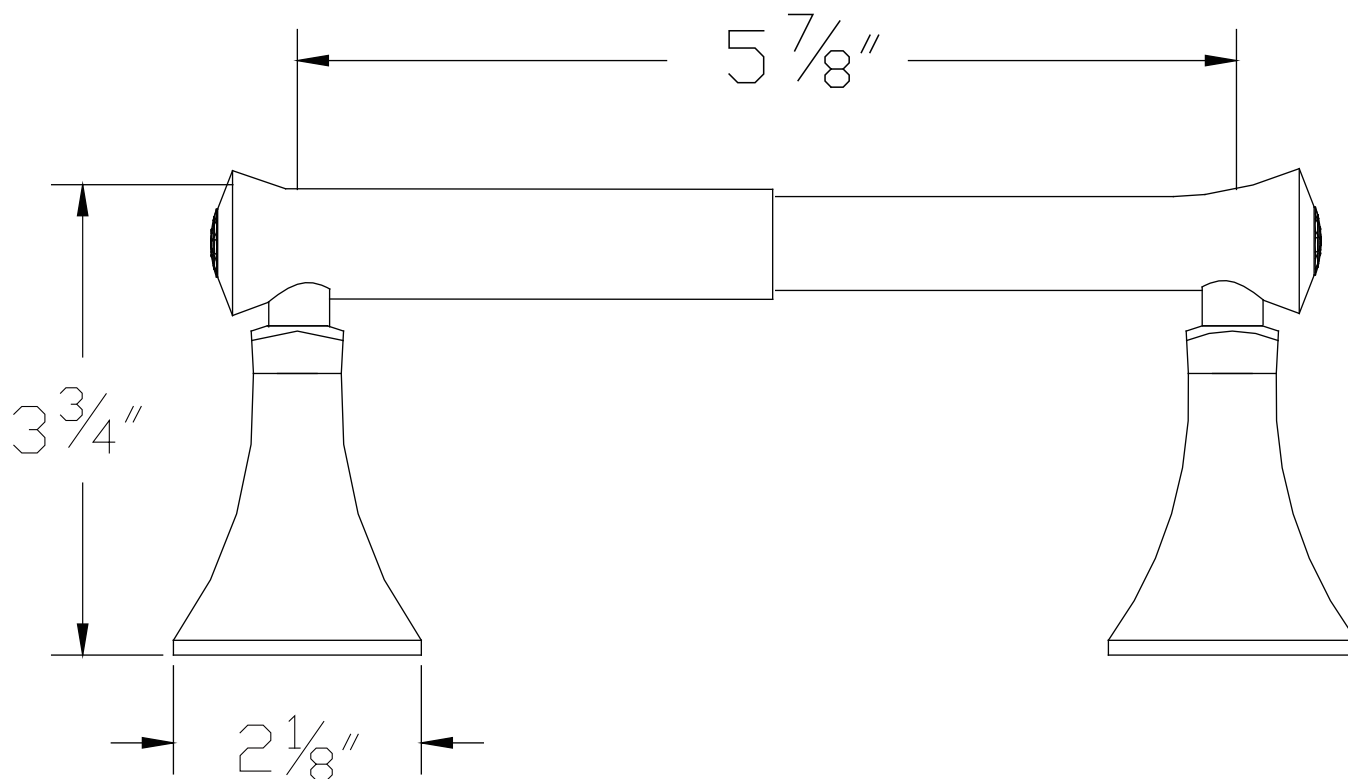

PRODUCT SPECIFICATION SHEET

ITEM # 9265DC Paper holder

- Matches DC handles

The measurements shown are for reference only. Products and specifications shown are subject to change without notice.

www.santecfaucet.com | P: 310.542.0063 F: 310.542.5681