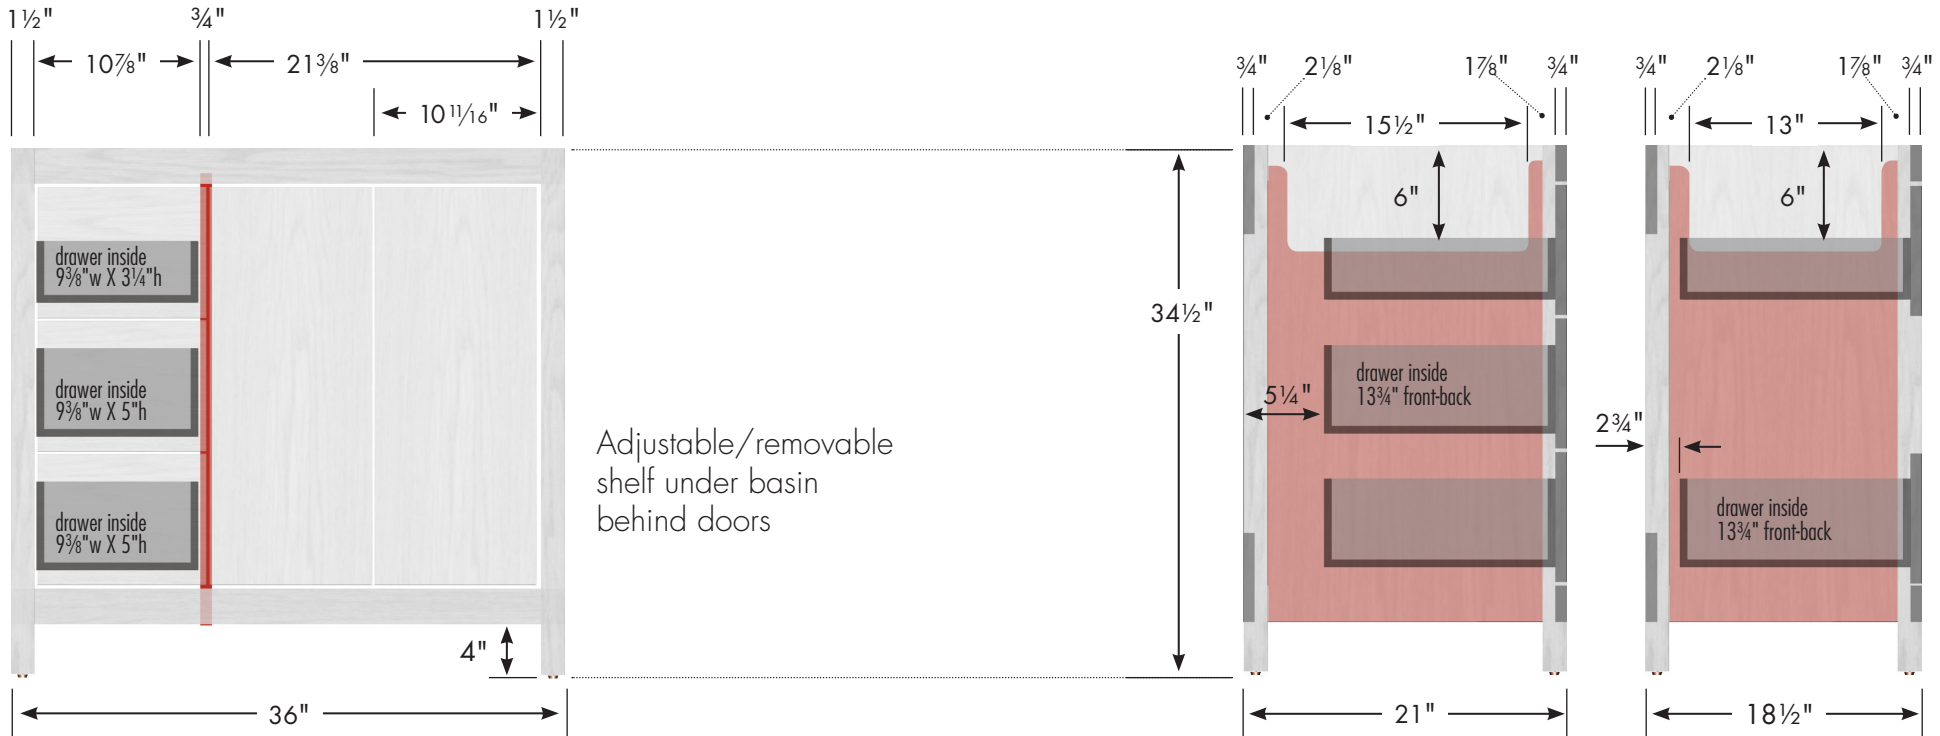

# STRASSER

Specifications:

**Alki View Vanity**  
**36" w, 34½" h, drawers left**

internal dividers

Vanity back clear openings for plumbing  
 (may need to cut adjustable shelf)

**36" Alki View Vanity**  
**Drawers Left**  
 36" wide  
 34½" tall  
 21" or 18½" front-to-back