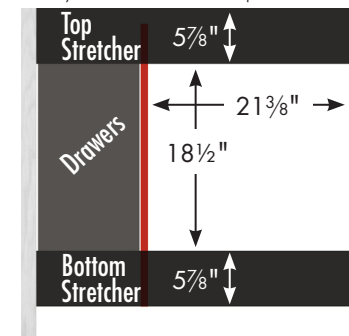

# STRASSER

Specifications:

**Alki View Vanity**  
**36" w, 34½" h, drawers left**

internal dividers

Vanity back clear openings for plumbing  
 (may need to cut adjustable shelf)

**36" Alki View Vanity**  
**Drawers Left**  
 36" wide  
 34½" tall  
 21" or 18½" front-to-back