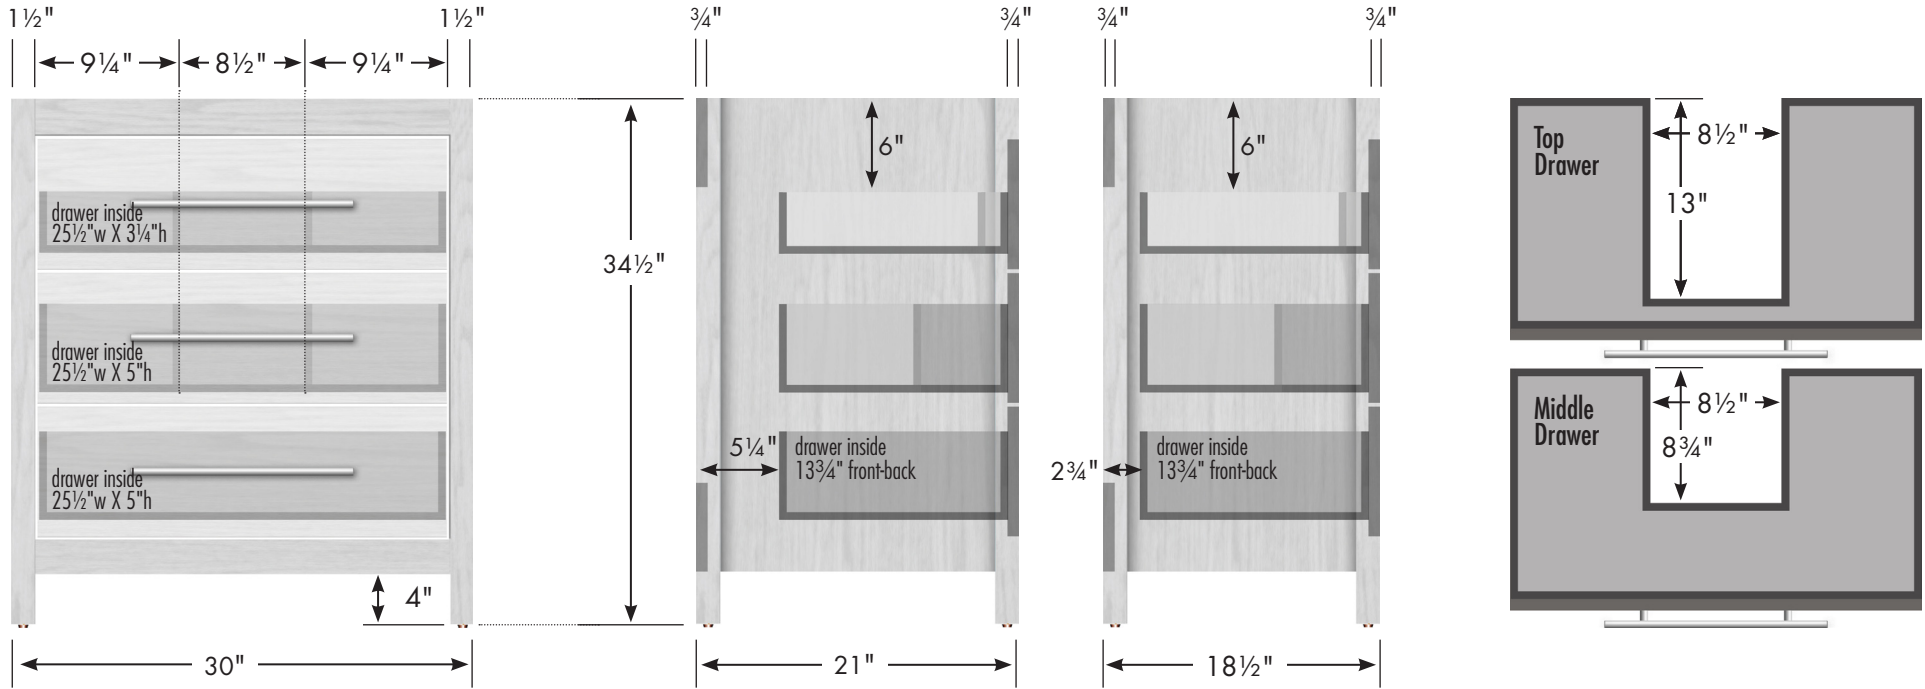

STRASSER

Specifications:

Belltown Vanity
30"w, 34½"h

Vanity back clear openings for plumbing

30" Belltown Vanity

30" wide
34½" tall
21" or 18½" front-to-back

5