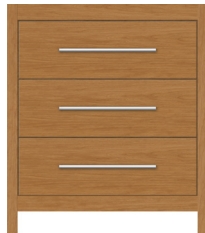

STRASSER

Specifications:

Belltown Vanity
30"w, 34½"h

Vanity back clear openings for plumbing

30" Belltown Vanity

30" wide
34½" tall
21" or 18½" front-to-back

5