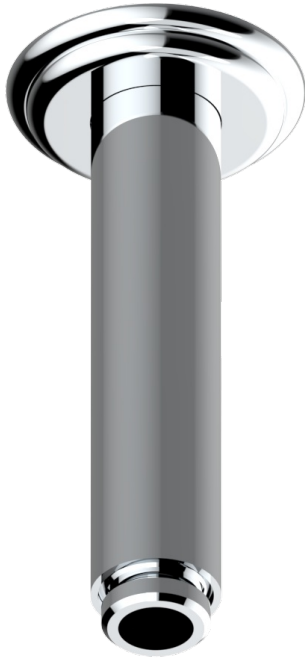

# VENICE

A2E-82V/US

Vertical shower arm ceiling mounted 1/2" connection

17502

25/04/2022

## CHARACTERISTIC

- Venice
- Vertical shower arm ceiling mounted 1/2" connection

## AVAILABLE FINITIONS

Blush PVD - H62  
Brass color PVD - H49  
Brown bronze color PVD - F33  
Chrome polished - A02  
Chrome polished / gold polished - G02  
Copper antique matt, coated - H07

Gold color PVD - H52  
Gold mat - F07  
Gold polished - F01  
Graphite PVD - H64  
Light coated bronze - D01  
Matt Umber PVD - H67

Matt blush PVD - H60  
Matt brass color PVD - H50  
Matt brown bronze color PVD - F34  
Matt chrome (American satin) - C02  
Matt gold color PVD - H53  
Matt graphite PVD - H65

Matt nickel (American satin) - C01  
Matt nickel color PVD - H56  
Nickel antique / Sovereign - H28  
Nickel color PVD - H55  
Nickel polished - B01  
Silver polished, antique - H03