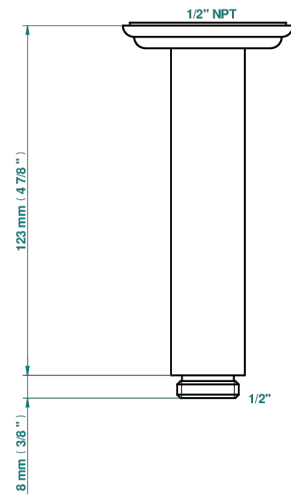

# VENICE

A2E-82V/US

Vertical shower arm ceiling mounted 1/2" connection

17502

25/04/2022

## CHARACTERISTIC

- Venice
- Vertical shower arm ceiling mounted 1/2" connection