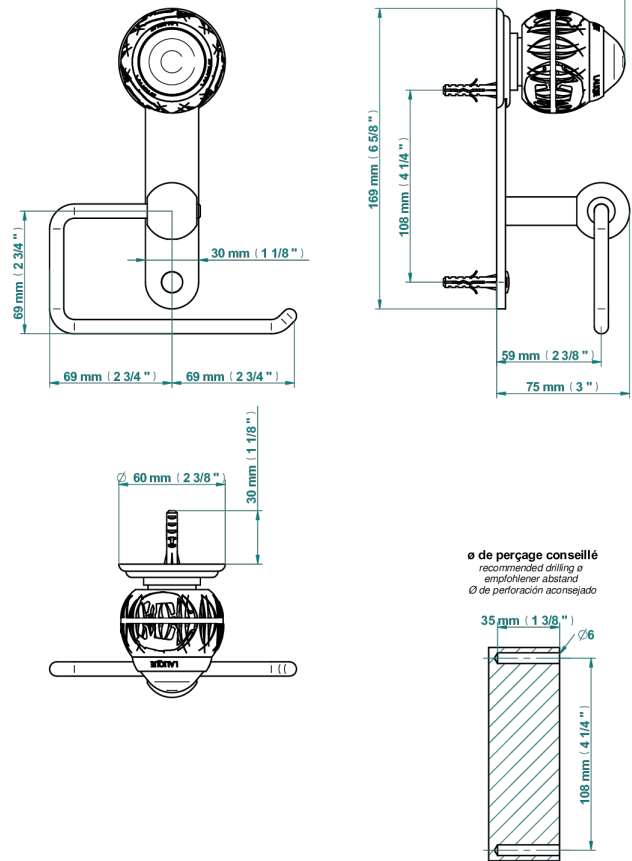

# PANTHERE CLEAR CRYSTAL

A2H-538A

Toilet paper holder, single mount without cover

THG<sup>®</sup>  
PARIS

46078

09/08/2021

## CHARACTERISTIC

- Panthere clear crystal
- Toilet paper holder, single mount without cover