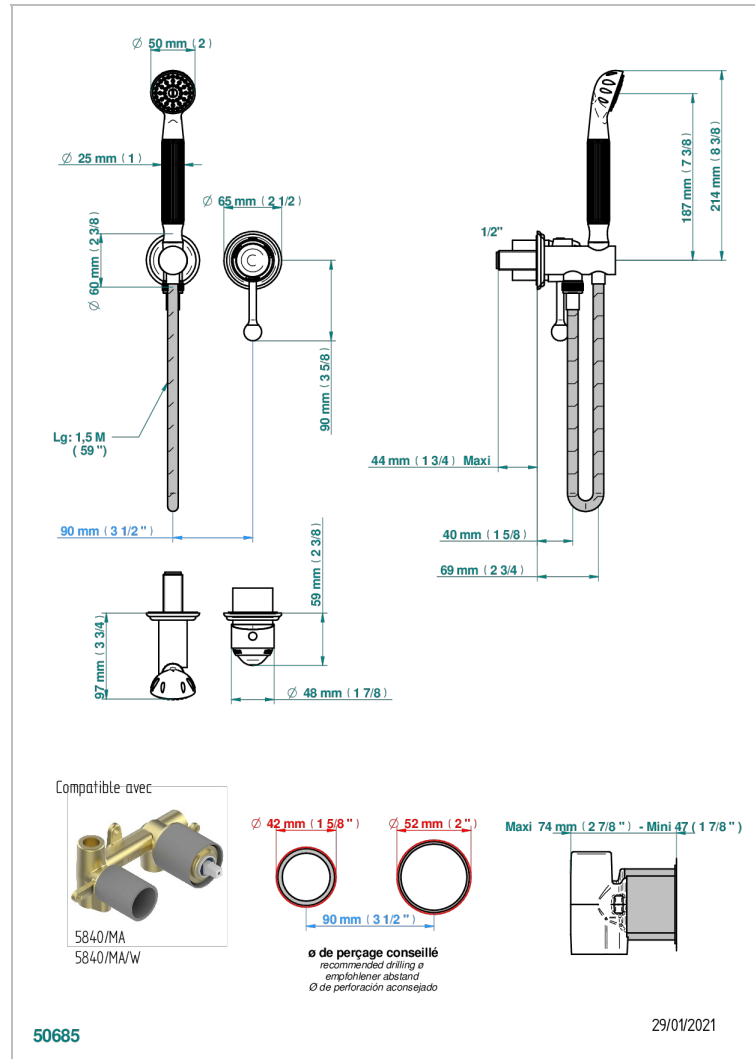

PANTHERE CLEAR CRYSTAL

A2H-6561B

Trim only for wall mixer with complete handshower on hook

CHARACTERISTIC

- Panthère clear crystal
- Trim only for wall mixer with complete handshower on hook

TECHNICAL SPECS

- Recommandé : 3 bars (max. 5 bars) - Advised : 43,5 psi (max. 72 psi)
- 9,5 l/min à 3 bars (2.5 gpm at 43.5 psi)

RELATED SKU'S

- Ref. G00-5840/MA Rough parts for concealed wall-mounted mixer with 1/2" outlet