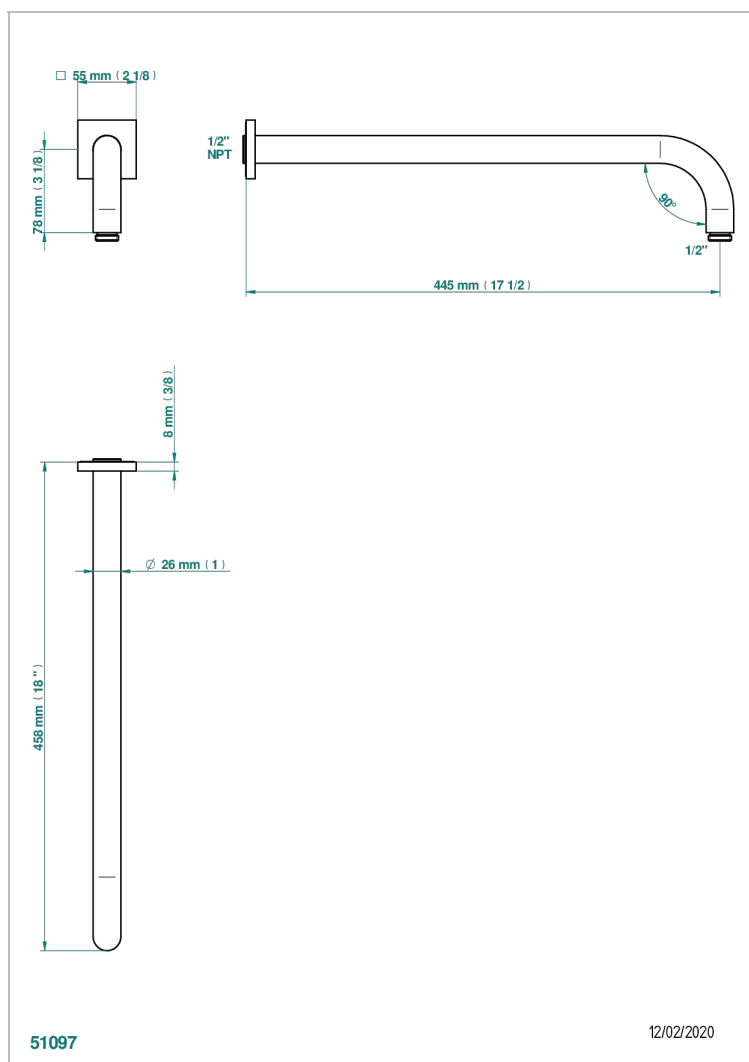

MASQUE DE FEMME LUNAIRE

A2R-84L/US

Horizontal shower arm, 90°, lg: 17"

THG
PARIS

CHARACTERISTIC

- Masque de Femme lunaire
- Horizontal shower arm, 90°, lg: 17"

AVAILABLE FINITIONS

Chrome polished - A02
Chrome polished / gold polished - G02
Gold mat - F07
Gold polished - F01
Matt chrome (American satin) - C02
Matt nickel (American satin) - C01