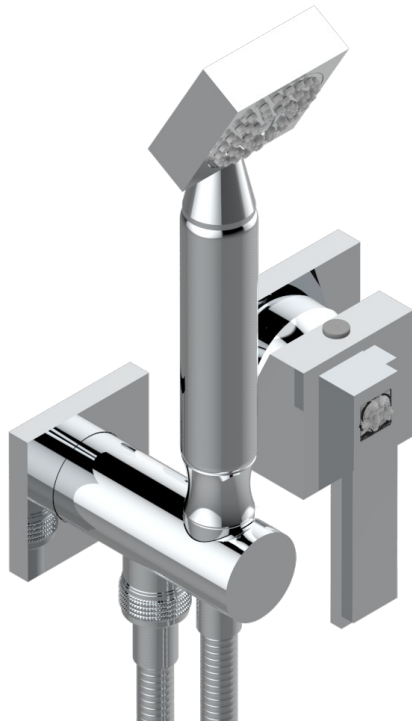

# MASQUE DE FEMME, SMOOTH METAL

A2U-6561B

Trim only for wall mixer with complete handshower on hook

THG<sup>®</sup>  
PARIS

## CHARACTERISTIC

- Masque de Femme, smooth metal
- Trim only for wall mixer with complete handshower on hook

## RELATED SKU'S

- Ref. G00-5840/MA Rough parts for concealed wall-mounted mixer with 1/2" outlet