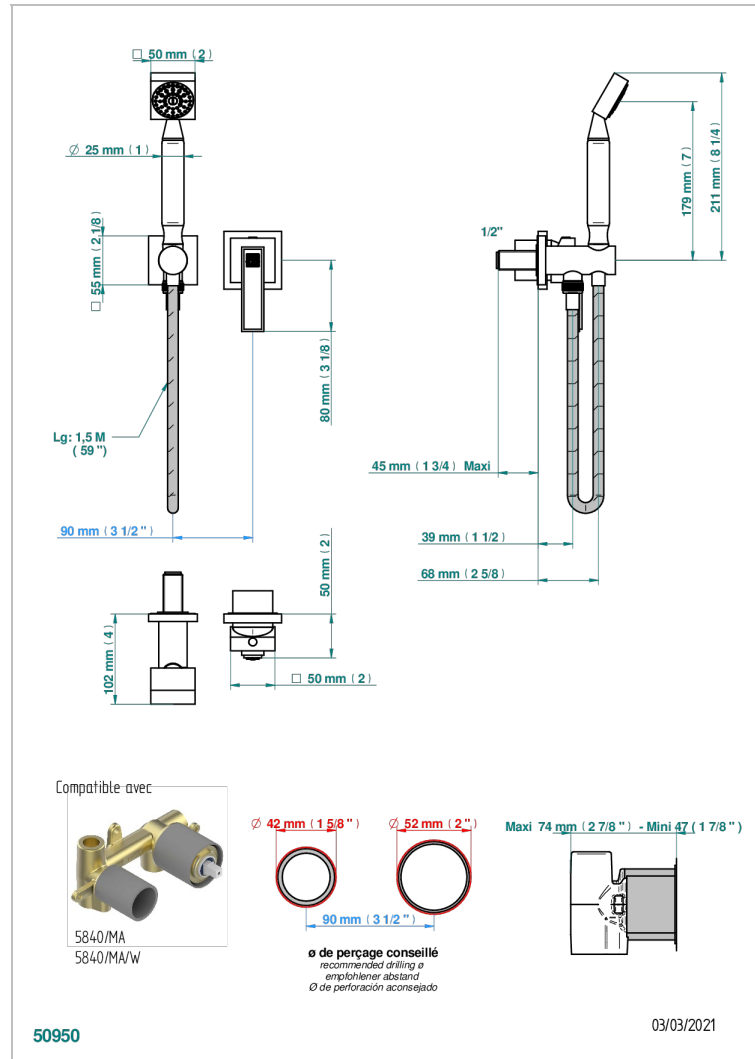

# MASQUE DE FEMME, SMOOTH METAL

A2U-6561B

Trim only for wall mixer with complete handshower on hook

THG<sup>®</sup>  
PARIS

## CHARACTERISTIC

- Masque de Femme, smooth metal
- Trim only for wall mixer with complete handshower on hook

## TECHNICAL SPECS

- Recommandé : 3 bars (max. 5 bars) - Advised : 43,5 psi (max. 72 psi)
- 9,5 l/min à 3 bars (2.5 gpm at 43.5 psi)

## RELATED SKU'S

- Ref. G00-5840/MA Rough parts for concealed wall-mounted mixer with 1/2" outlet