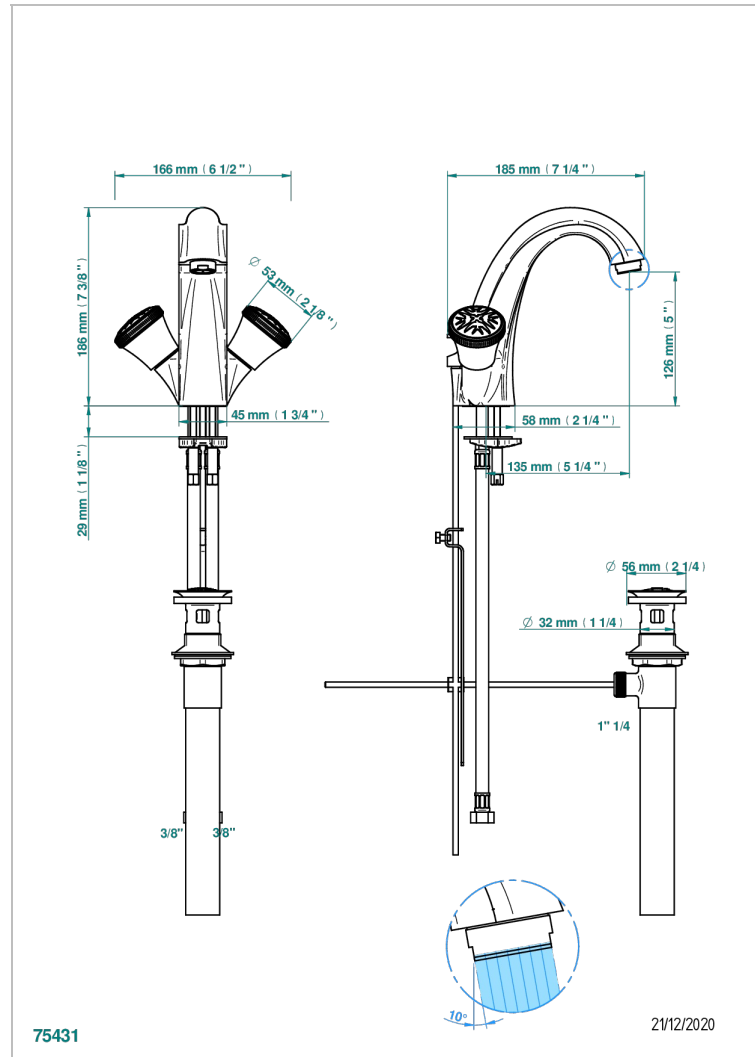

HIRONDELLES

A4J-2155/US

Single hole lavatory set with drain

THG[®]
PARIS

CHARACTERISTIC

- Hironnelles
- Single hole lavatory set with drain

AVAILABLE FINITIONS

Blush PVD - H62
Brass color PVD - H49
Brown bronze color PVD - F33
Chrome polished - A02
Copper antique matt, coated - H07
Gold color PVD - H52

Matt nickel color PVD - H56
Nickel antique / Sovereign - H28
Nickel color PVD - H55
Nickel polished - B01
Silver polished, antique - H03
Soft gold - F30

Soft matt gold - F31
Umber PVD - H66