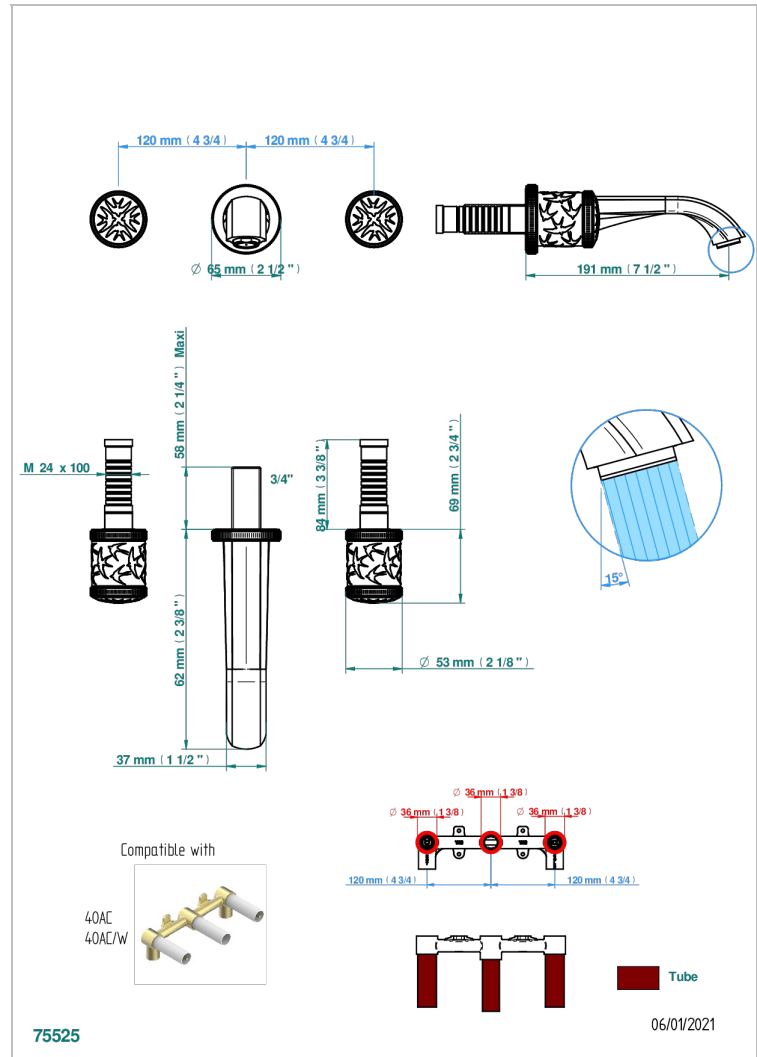

# HIRONDELLES

A4J-40GBUS

Trim for wall mounted 3-hole lavatory set only

## CHARACTERISTIC

- Hirondelles
- Trim for wall mounted 3-hole lavatory set only

## RELATED SKU'S

- Ref. G00-40AM/US Rough parts for wall set (one counter clockwise and one clockwise cartridges)