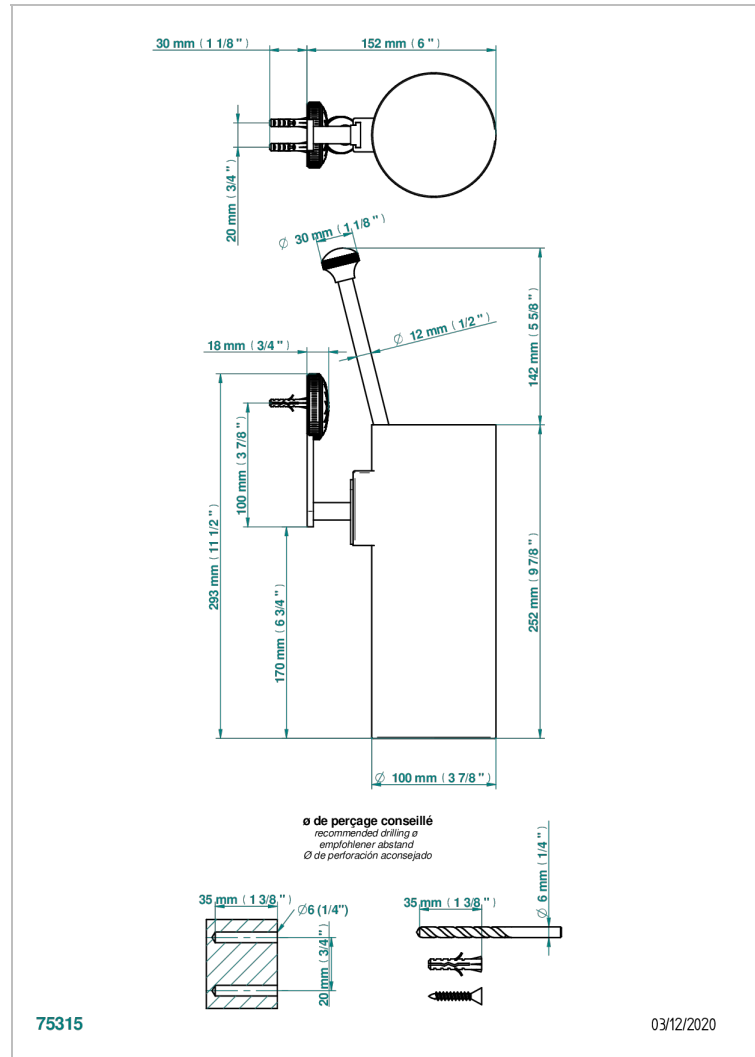

HIRONDELLES

A4J-4720

Wall mounted toilet brush holder

CHARACTERISTIC

- Hironnelles
- Wall mounted toilet brush holder

AVAILABLE FINITIONS

Blush PVD - H62
Brass color PVD - H49
Brown bronze color PVD - F33
Chrome polished - A02
Copper antique matt, coated - H07
Gold color PVD - H52