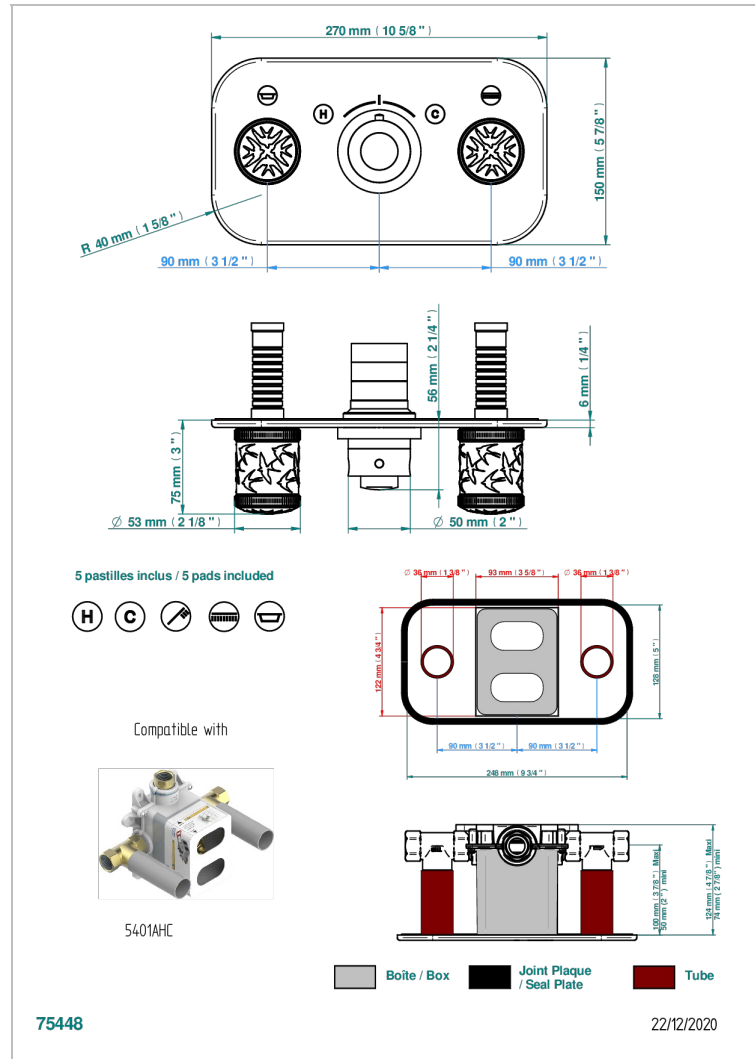

HIRONDELLES

A4J-5401BEH

THG
PARIS

Trim for thermostatic mixer with 2 valves item to be installed horizontal . to adapt on 5 401AHC or 5 401AHM

CHARACTERISTIC

- Hirondelles
- Trim for thermostatic mixer with 2 valves item to be installed horizontal . to adapt on 5 401AHC or 5 401AHM

RELATED SKU'S

- Ref. G00-5401AHC 3/4" THG thermostat, 60 l/mn with two valves with wax cartridge delivered with a built-in box, without trim - to be installed horizontal (for installation with cross handle)
- Ref. G00-5401AHM 3/4" THG thermostat, 60 l/mn with two valves with wax cartridge delivered with a built-in box, without trim - to be installed horizontal (for installation with lever handle)