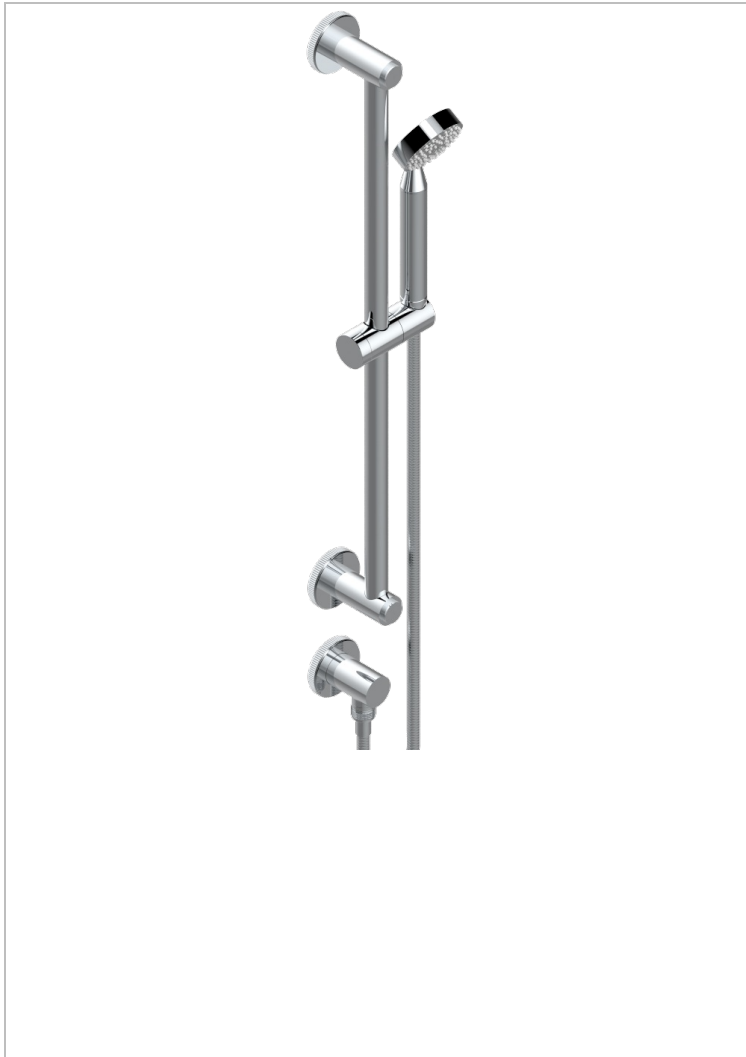

HIRONDELLES

A4J-58/US

Slide bar with handsower and elbow

CHARACTERISTIC

- Hirondelles
- Slide bar with handsower and elbow

AVAILABLE FINITIONS

Blush PVD - H62
Brass color PVD - H49
Brown bronze color PVD - F33
Chrome polished - A02
Copper antique matt, coated - H07
Gold color PVD - H52

Gold mat - F07
Gold polished - F01
Graphite PVD - H64
Light coated bronze - D01
Matt Umber PVD - H67
Matt blush PVD - H60

Matt brass color PVD - H50
Matt brown bronze color PVD - F34
Matt chrome (American satin) - C02
Matt gold color PVD - H53
Matt graphite PVD - H65
Matt nickel (American satin) - C01

Matt nickel color PVD - H56
Nickel antique / Sovereign - H28
Nickel color PVD - H55
Nickel polished - B01
Silver polished, antique - H03
Soft gold - F30

Soft matt gold - F31
Umber PVD - H66