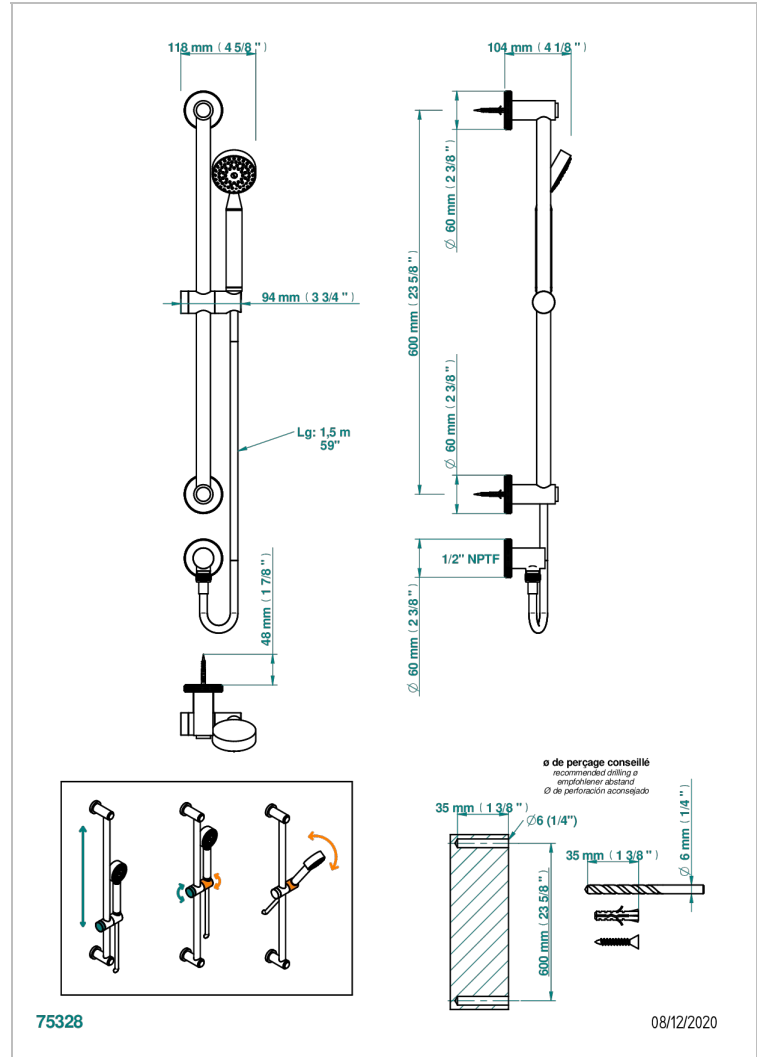

HIRONDELLES

A4J-58/US

Slide bar with handsower and elbow

CHARACTERISTIC

- Hirondelles
- Slide bar with handsower and elbow

AVAILABLE FINITIONS

Blush PVD - H62
Brass color PVD - H49
Brown bronze color PVD - F33
Chrome polished - A02
Copper antique matt, coated - H07
Gold color PVD - H52

Gold mat - F07
Gold polished - F01
Graphite PVD - H64
Light coated bronze - D01
Matt Umber PVD - H67
Matt blush PVD - H60

Matt brass color PVD - H50
Matt brown bronze color PVD - F34
Matt chrome (American satin) - C02
Matt gold color PVD - H53
Matt graphite PVD - H65
Matt nickel (American satin) - C01

Matt nickel color PVD - H56
Nickel antique / Sovereign - H28
Nickel color PVD - H55
Nickel polished - B01
Silver polished, antique - H03
Soft gold - F30

Soft matt gold - F31
Umber PVD - H66