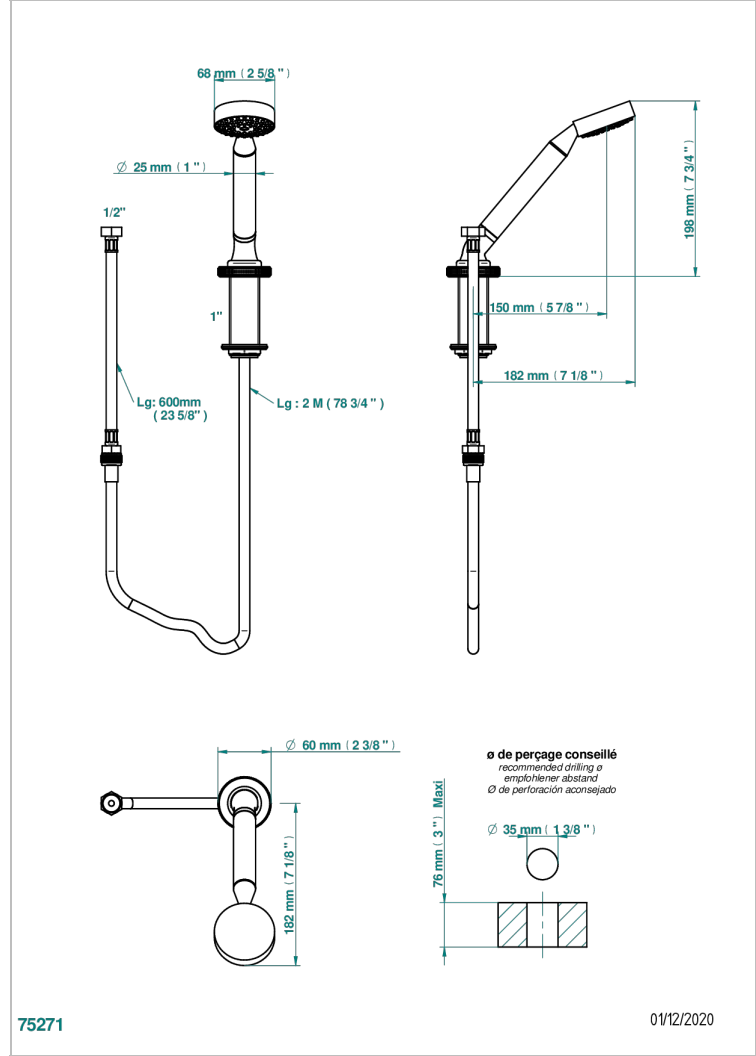

HIRONDELLES

A4J-60A

Deck mounted hand shower, with hose

CHARACTERISTIC

- ACS : 20ACCLY558

STANDARDS

AVAILABLE FINITIONS

Blush PVD - H62
Brass color PVD - H49
Brown bronze color PVD - F33
Chrome polished - A02
Copper antique matt, coated - H07
Gold color PVD - H52

Gold mat - F07
Gold polished - F01
Graphite PVD - H64
Light coated bronze - D01
Matt Umber PVD - H67
Matt blush PVD - H60

Matt brass color PVD - H50
Matt brown bronze color PVD - F34
Matt chrome (American satin) - C02
Matt gold color PVD - H53
Matt graphite PVD - H65
Matt nickel (American satin) - C01

Matt nickel color PVD - H56
Nickel antique / Sovereign - H28
Nickel color PVD - H55
Nickel polished - B01
Silver polished, antique - H03
Soft gold - F30

Soft matt gold - F31
Umber PVD - H66