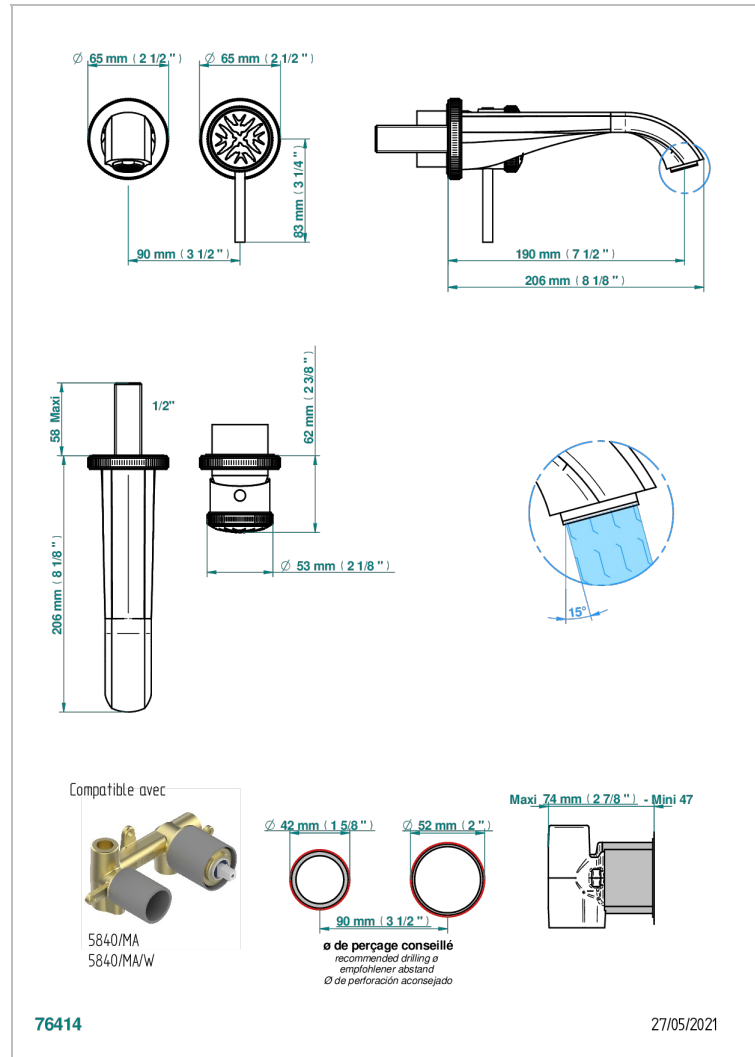

HIRONDELLES

A4J-6541B

THG
PARIS

Trim only for Built-in basin mixer with spout (two x 1/2" inlets and one 1/2" outlet), without waste

CHARACTERISTIC

- Hirondelles
- Trim only for Built-in basin mixer with spout (two x 1/2" inlets and one 1/2" outlet), without waste

RELATED SKU'S

- Ref. G00-5840/MAUS Rough parts for concealed wall-mounted mixer with 1/2" outlet

AVAILABLE FINITIONS

Blush PVD - H62
Brass color PVD - H49
Brown bronze color PVD - F33
Chrome polished - A02
Copper antique matt, coated - H07
Gold color PVD - H52