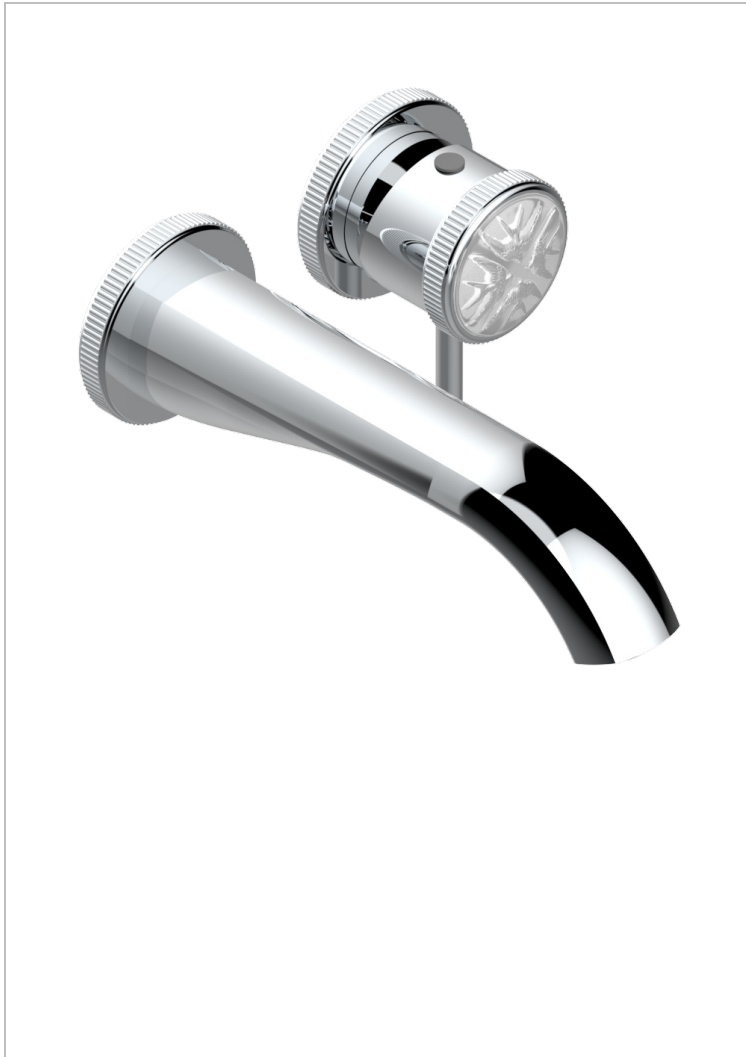

HIRONDELLES

A4J-6541B

THG
PARIS

Trim only for Built-in basin mixer with spout (two x 1/2" inlets and one 1/2" outlet), without waste

CHARACTERISTIC

- Hirondelles
- Trim only for Built-in basin mixer with spout (two x 1/2" inlets and one 1/2" outlet), without waste

RELATED SKU'S

- Ref. G00-5840/MAUS Rough parts for concealed wall-mounted mixer with 1/2" outlet

AVAILABLE FINITIONS

Blush PVD - H62
Brass color PVD - H49
Brown bronze color PVD - F33
Chrome polished - A02
Copper antique matt, coated - H07
Gold color PVD - H52

Gold mat - F07
Gold polished - F01
Graphite PVD - H64
Light coated bronze - D01
Matt Umber PVD - H67
Matt blush PVD - H60

Matt brass color PVD - H50
Matt brown bronze color PVD - F34
Matt chrome (American satin) - C02
Matt gold color PVD - H53
Matt graphite PVD - H65
Matt nickel (American satin) - C01

Matt nickel color PVD - H56
Nickel antique / Sovereign - H28
Nickel color PVD - H55
Nickel polished - B01
Silver polished, antique - H03
Soft gold - F30

Soft matt gold - F31
Umber PVD - H66

27/05/2021