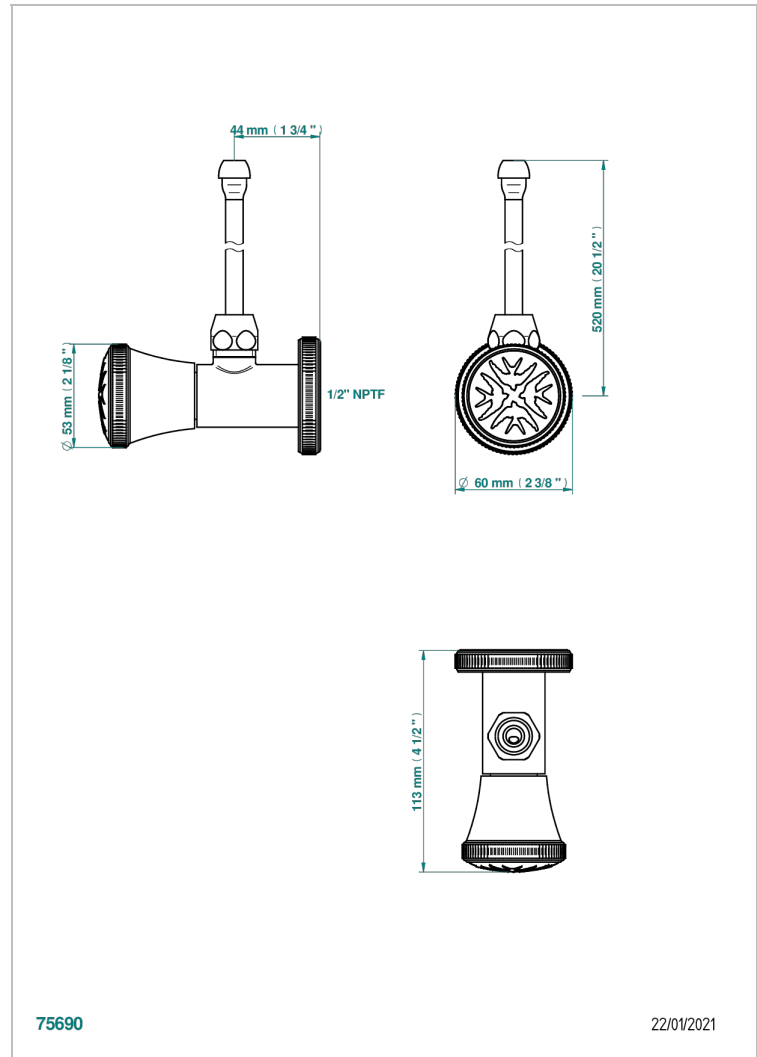

HIRONDELLES - GOLD STAMPED

A4L-181/SLA

Angle supply valve with 3/8" adaptor set

THG[®]
PARIS

CHARACTERISTIC

- Hirondelles - Gold stamped
- Angle supply valve with 3/8" adaptor set

AVAILABLE FINITIONS

Blush PVD - H62
Brass color PVD - H49
Brown bronze color PVD - F33
Chrome polished - A02
Copper antique matt, coated - H07
Gold color PVD - H52