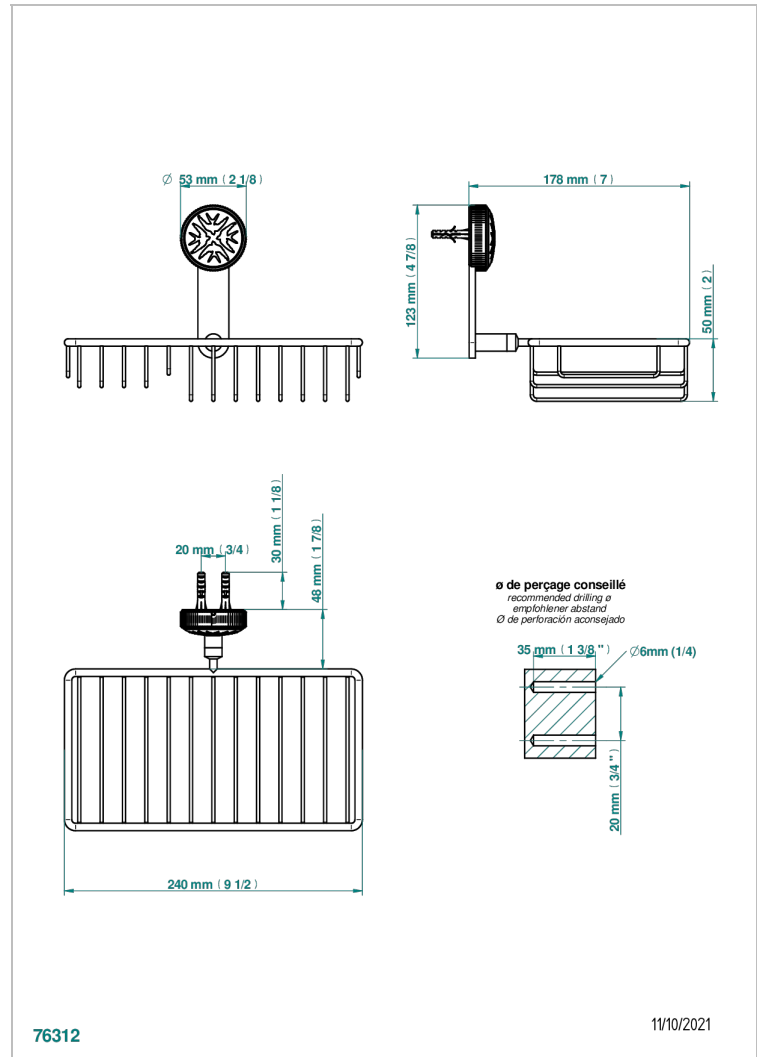

HIRONDELLES - GOLD STAMPED

A4L-2620

Soap and sponge holder, wall mounted

THG[®]
PARIS

76312

11/10/2021

CHARACTERISTIC

- Hirondelles - Gold stamped
- Soap and sponge holder, wall mounted