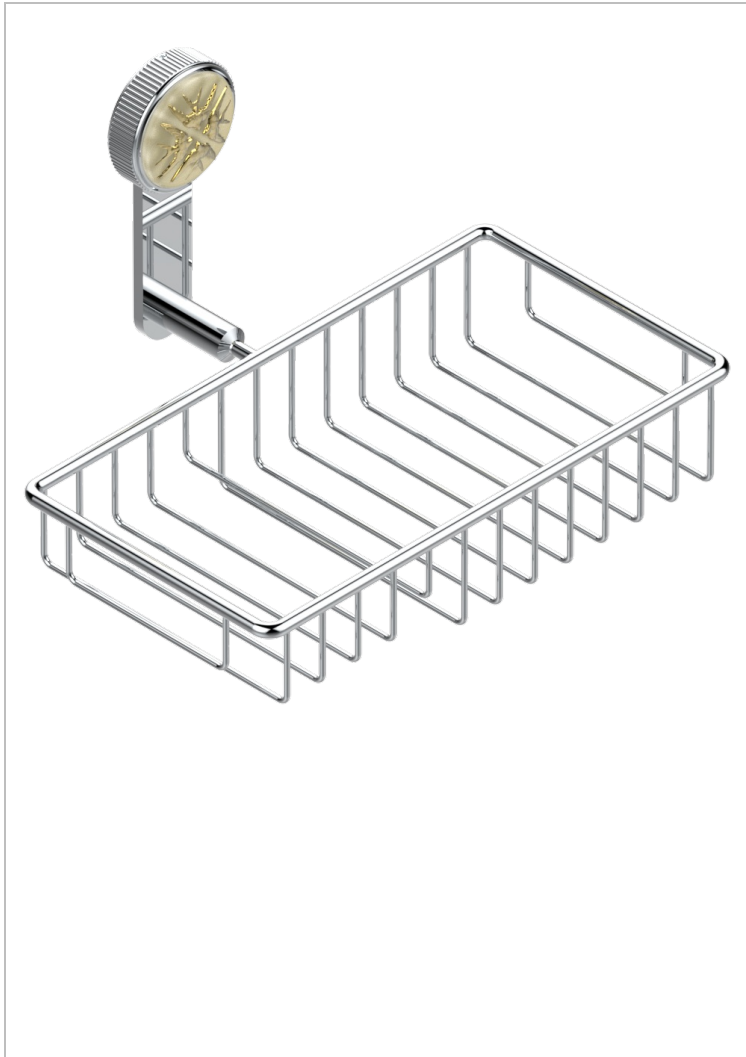

HIRONDELLES - GOLD STAMPED

A4L-2620

Soap and sponge holder, wall mounted

THG[®]
PARIS

76312

11/10/2021

CHARACTERISTIC

- Hirondelles - Gold stamped
- Soap and sponge holder, wall mounted

AVAILABLE FINITIONS

Blush PVD - H62
Brass color PVD - H49
Brown bronze color PVD - F33
Chrome polished - A02
Copper antique matt, coated - H07
Gold color PVD - H52

Gold mat - F07
Gold polished - F01
Graphite PVD - H64
Light coated bronze - D01
Matt Umber PVD - H67
Matt blush PVD - H60

Matt brass color PVD - H50
Matt brown bronze color PVD - F34
Matt chrome (American satin) - C02
Matt gold color PVD - H53
Matt graphite PVD - H65
Matt nickel (American satin) - C01

Matt nickel color PVD - H56
Nickel antique / Sovereign - H28
Nickel color PVD - H55
Nickel polished - B01
Silver polished, antique - H03
Soft gold - F30

Soft matt gold - F31
Umber PVD - H66