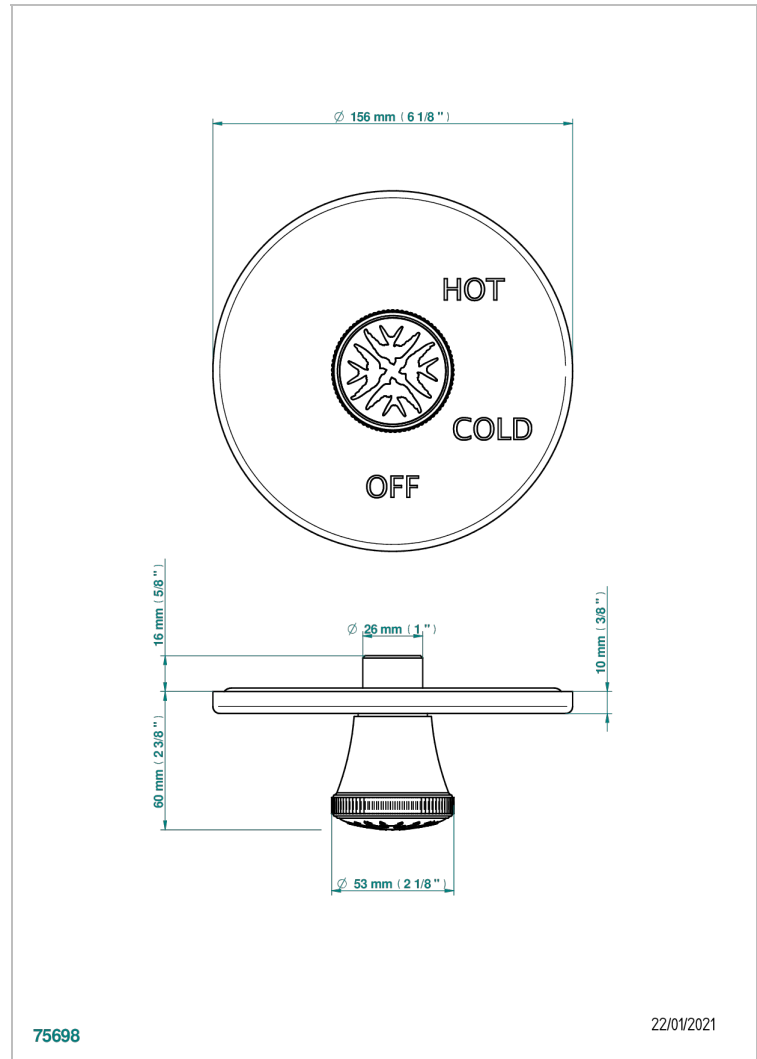

# HIRONDELLES - GOLD STAMPED

A4L-320B

Trim for pressure balance valve

THG<sup>®</sup>  
PARIS

75698

22/01/2021

## CHARACTERISTIC

- Hironnelles - Gold stamped
- Trim for pressure balance valve

## RELATED SKU'S

- Ref. G00-320A 1/2 " Pressure balance valve