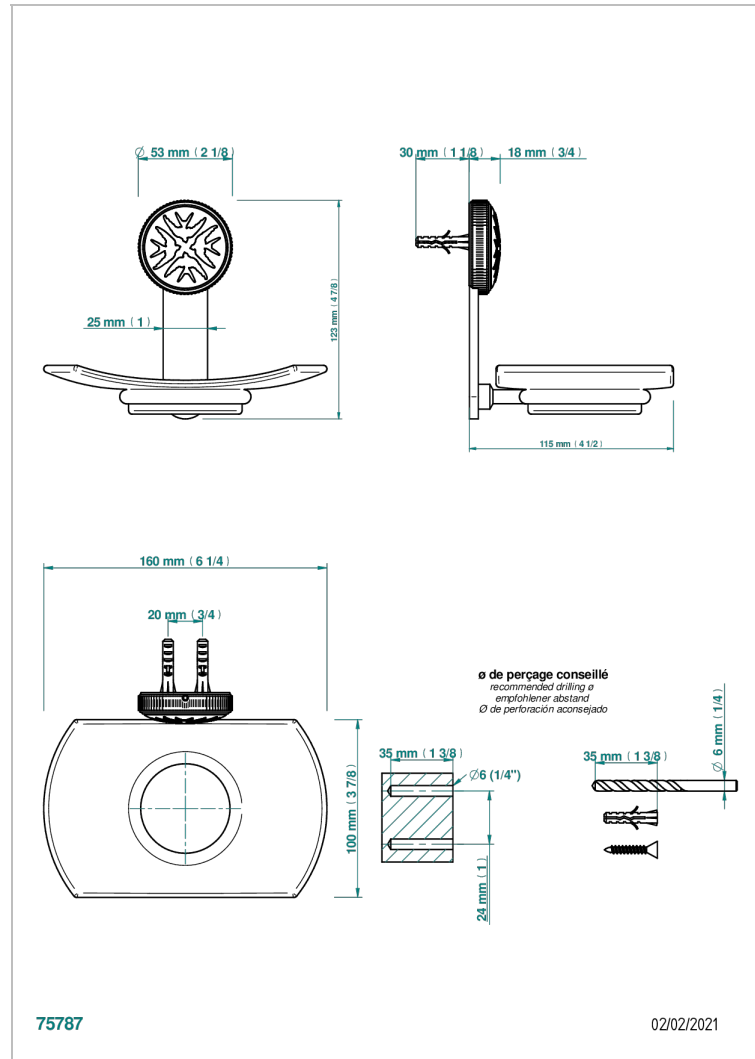

HIRONDELLES - GOLD STAMPED

A4L-500

Glass soap dish, wall mounted

CHARACTERISTIC

- Hirondelles - Gold stamped
- Glass soap dish, wall mounted

AVAILABLE FINITIONS

Blush PVD - H62
Brass color PVD - H49
Brown bronze color PVD - F33
Chrome polished - A02
Copper antique matt, coated - H07
Gold color PVD - H52