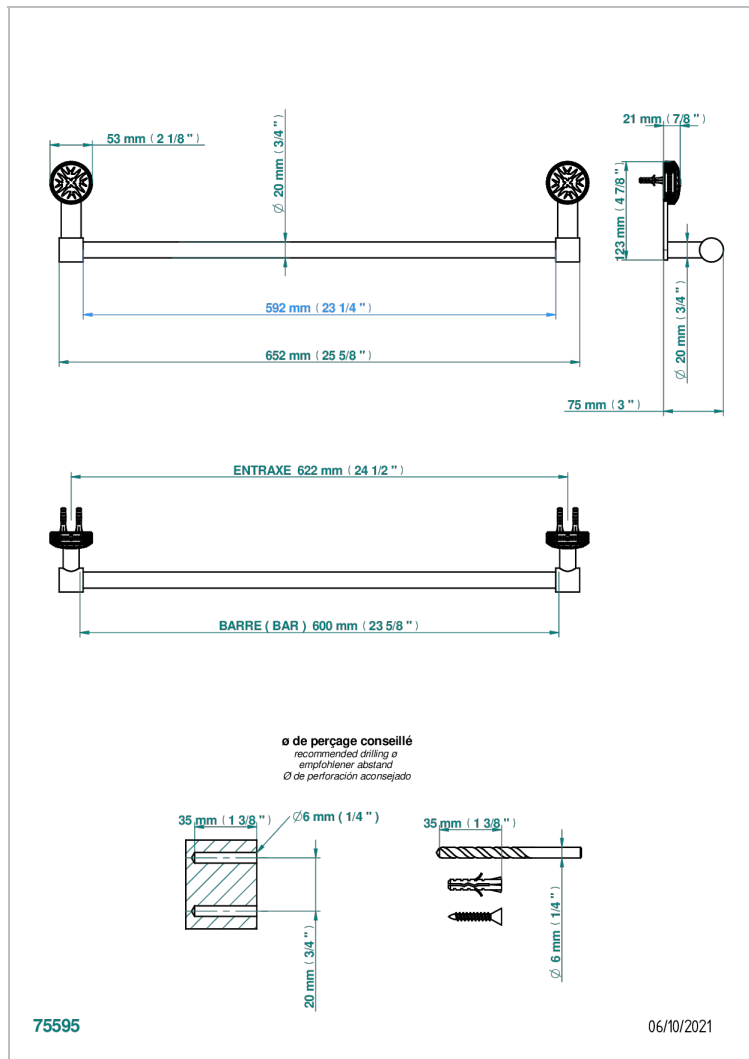

HIRONDELLES - GOLD STAMPED

A4L-520/60

Towel bar, 24" long

CHARACTERISTIC

- Hirondelles - Gold stamped
- Towel bar, 24" long

AVAILABLE FINITIONS

Blush PVD - H62
Brass color PVD - H49
Brown bronze color PVD - F33
Chrome polished - A02
Copper antique matt, coated - H07
Gold color PVD - H52