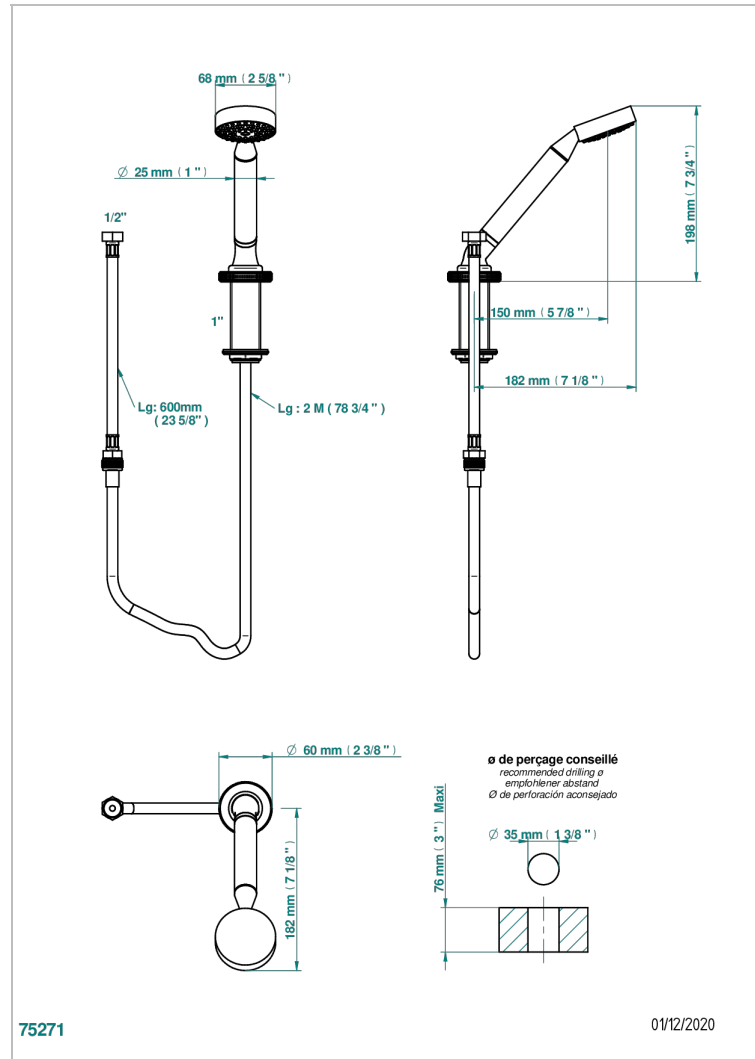

# HIRONDELLES - GOLD STAMPED

A4L-60A

Deck mounted hand shower, with hose

## CHARACTERISTIC

- ACS : 20ACCLY558