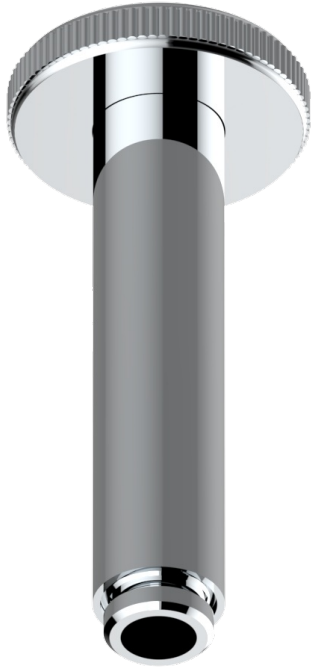

HIRONDELLES - GOLD STAMPED

A4L-82V/US

Vertical shower arm ceiling mounted 1/2" connection

THG[®]
PARIS

75277

02/12/2020

CHARACTERISTIC

- Hironnelles - Gold stamped
- Vertical shower arm ceiling mounted 1/2" connection

AVAILABLE FINITIONS

Blush PVD - H62
Brass color PVD - H49
Brown bronze color PVD - F33
Chrome polished - A02
Copper antique matt, coated - H07
Gold color PVD - H52

Gold mat - F07
Gold polished - F01
Graphite PVD - H64
Light coated bronze - D01
Matt Umber PVD - H67
Matt blush PVD - H60

Matt brass color PVD - H50
Matt brown bronze color PVD - F34
Matt chrome (American satin) - C02
Matt gold color PVD - H53
Matt graphite PVD - H65
Matt nickel (American satin) - C01

Matt nickel color PVD - H56
Nickel antique / Sovereign - H28
Nickel color PVD - H55
Nickel polished - B01
Silver polished, antique - H03
Soft gold - F30

Soft matt gold - F31
Umber PVD - H66