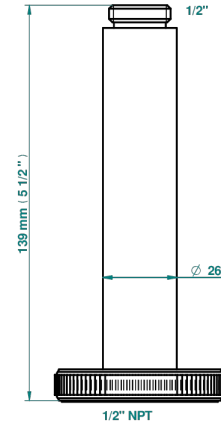

HIRONDELLES - GOLD STAMPED

A4L-82V/US

Vertical shower arm ceiling mounted 1/2" connection

THG[®]
PARIS

75277

02/12/2020

CHARACTERISTIC

- Hironnelles - Gold stamped
- Vertical shower arm ceiling mounted 1/2" connection