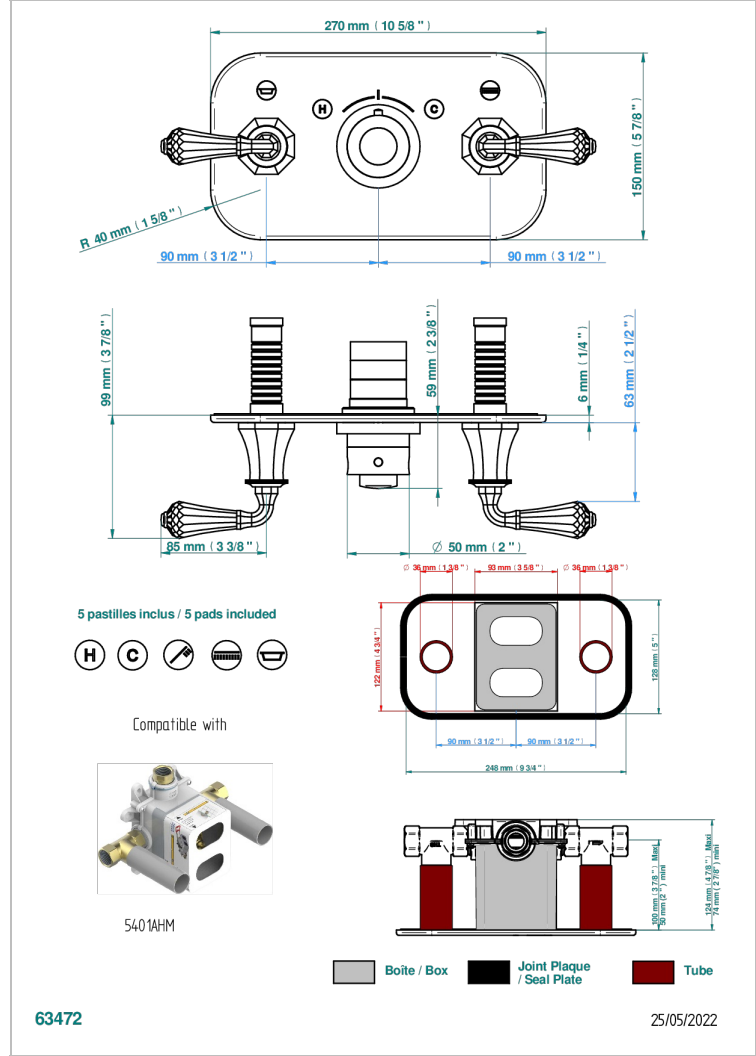

# ART DECO CRISTAL

A56-5401BEH

THG  
PARIS

Trim for thermostatic mixer with 2 valves item to be installed horizontal . to adapt on 5 401AHC or 5 401AHM

## CHARACTERISTIC

- Art Déco Cristal
- Trim for thermostatic mixer with 2 valves item to be installed horizontal . to adapt on 5 401AHC or 5 401AHM

## RELATED SKU'S

- Ref. G00-5401AHC 3/4" THG thermostat, 60 l/mn with two valves with wax cartridge delivered with a built-in box, without trim - to be installed horizontal ( for installation with cross handle)
- Ref. G00-5401AHM 3/4" THG thermostat, 60 l/mn with two valves with wax cartridge delivered with a built-in box, without trim - to be installed horizontal ( for installation with lever handle)