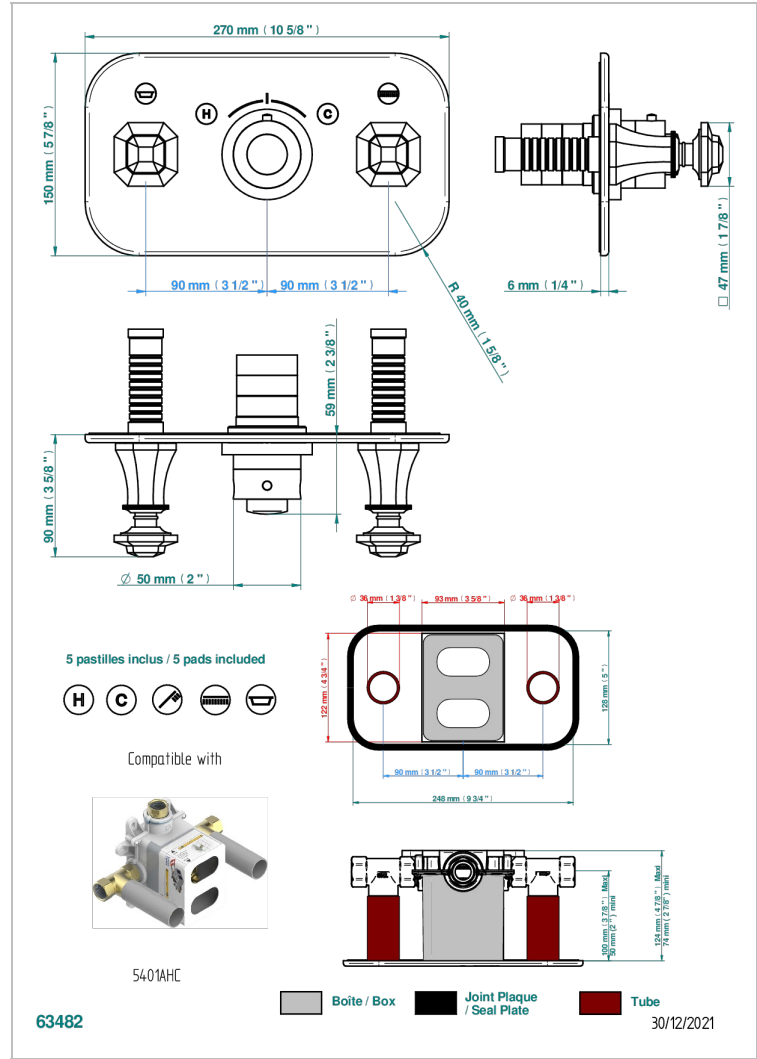

Trim for thermostatic mixer with 2 valves item to be installed horizontal . to adapt on 5 401AHC or 5 401AHM

CHARACTERISTIC

- Tradition
- Trim for thermostatic mixer with 2 valves item to be installed horizontal . to adapt on 5 401AHC or 5 401AHM

RELATED SKU'S

- Ref. G00-5401AHC 3/4" THG thermostat, 60 l/mn with two valves with wax cartridge delivered with a built-in box, without trim - to be installed horizontal (for installation with cross handle)
- Ref. G00-5401AHM 3/4" THG thermostat, 60 l/mn with two valves with wax cartridge delivered with a built-in box, without trim - to be installed horizontal (for installation with lever handle)