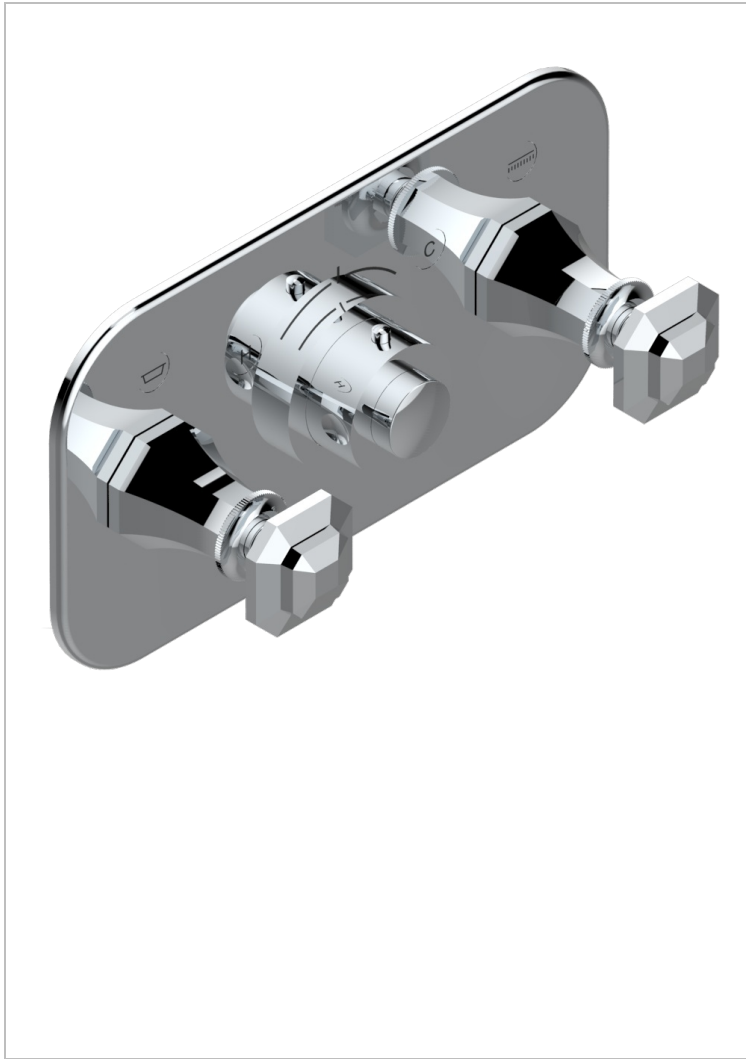

Trim for thermostatic mixer with 2 valves item to be installed horizontal . to adapt on 5 401AHC or 5 401AHM

CHARACTERISTIC

- Tradition
- Trim for thermostatic mixer with 2 valves item to be installed horizontal . to adapt on 5 401AHC or 5 401AHM

RELATED SKU'S

- Ref. G00-5401AHC 3/4" THG thermostat, 60 l/mn with two valves with wax cartridge delivered with a built-in box, without trim - to be installed horizontal (for installation with cross handle)
- Ref. G00-5401AHM 3/4" THG thermostat, 60 l/mn with two valves with wax cartridge delivered with a built-in box, without trim - to be installed horizontal (for installation with lever handle)

AVAILABLE FINITIONS

Antique nickel - H28
 Blush PVD - H62
 Brass color PVD - H49
 Brown bronze color PVD - F33
 Gold color PVD - H52
 Graphite PVD - H64

Lacquered antique silver (coated) - HO3
 Lacquered light bronze - D01
 Matt Umber PVD - H67
 Matt blush PVD - H60
 Matt brass color PVD - H50
 Matt brown bronze color PVD - F34