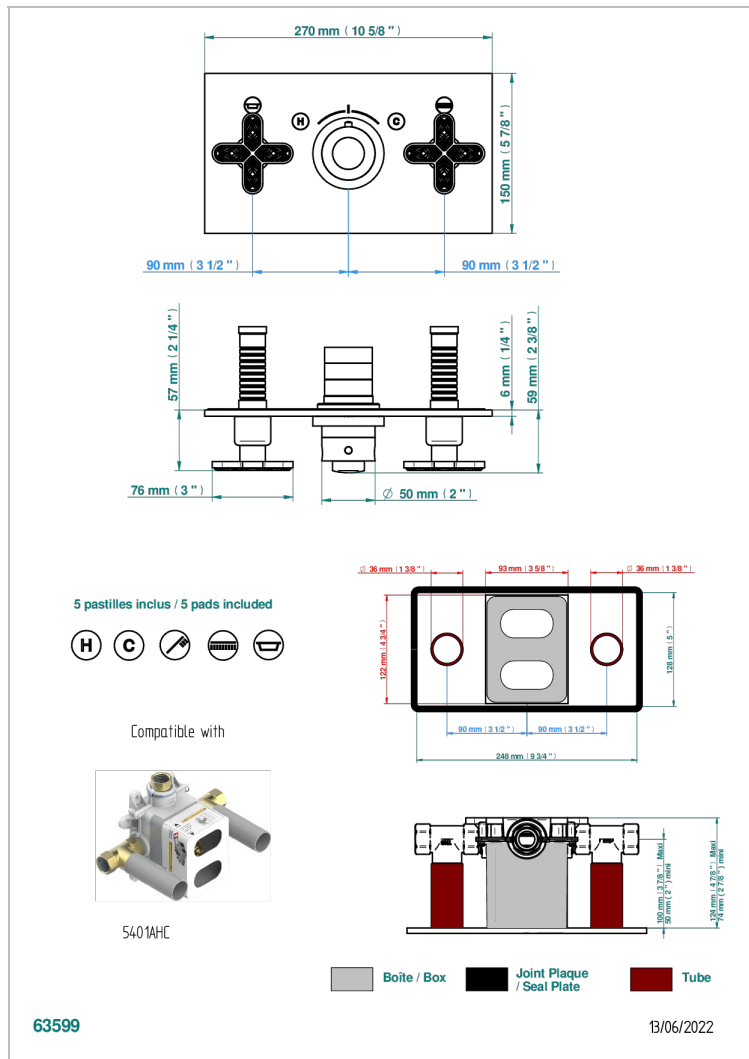

# PROFIL LALIQUE CLEAR CRYSTAL

A6G-5401BEH

Trim for thermostatic mixer with 2 valves item to be installed horizontal . to adapt on 5 401AHC or 5 401AHM

## CHARACTERISTIC

- Profil Lalique clear crystal
- Trim for thermostatic mixer with 2 valves item to be installed horizontal . to adapt on 5 401AHC or 5 401AHM

## RELATED SKU'S

- Ref. G00-5401AHC 3/4" THG thermostat, 60 l/mn with two valves with wax cartridge delivered with a built-in box, without trim - to be installed horizontal ( for installation with cross handle)
- Ref. G00-5401AHM 3/4" THG thermostat, 60 l/mn with two valves with wax cartridge delivered with a built-in box, without trim - to be installed horizontal ( for installation with lever handle)