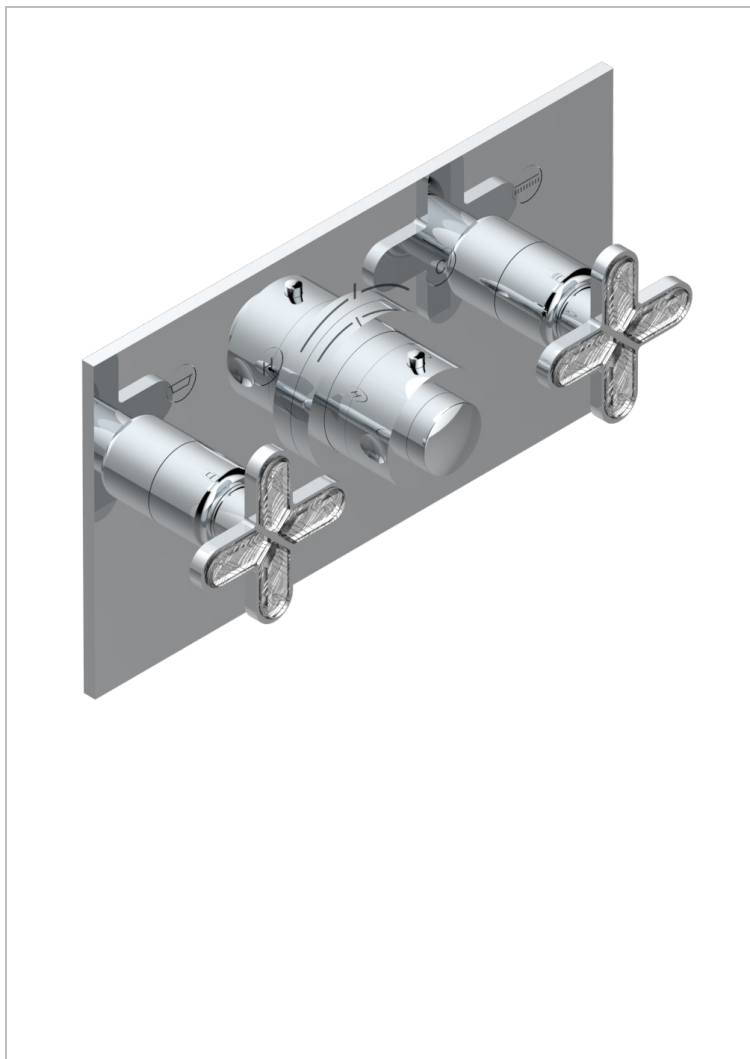

# PROFIL LALIQUE CLEAR CRYSTAL

A6G-5401BEH

Trim for thermostatic mixer with 2 valves item to be installed horizontal . to adapt on 5 401AHC or 5 401AHM

## CHARACTERISTIC

- Profil Lalique clear crystal
- Trim for thermostatic mixer with 2 valves item to be installed horizontal . to adapt on 5 401AHC or 5 401AHM

## RELATED SKU'S

- Ref. G00-5401AHC 3/4" THG thermostat, 60 l/mn with two valves with wax cartridge delivered with a built-in box, without trim - to be installed horizontal ( for installation with cross handle)
- Ref. G00-5401AHM 3/4" THG thermostat, 60 l/mn with two valves with wax cartridge delivered with a built-in box, without trim - to be installed horizontal ( for installation with lever handle)